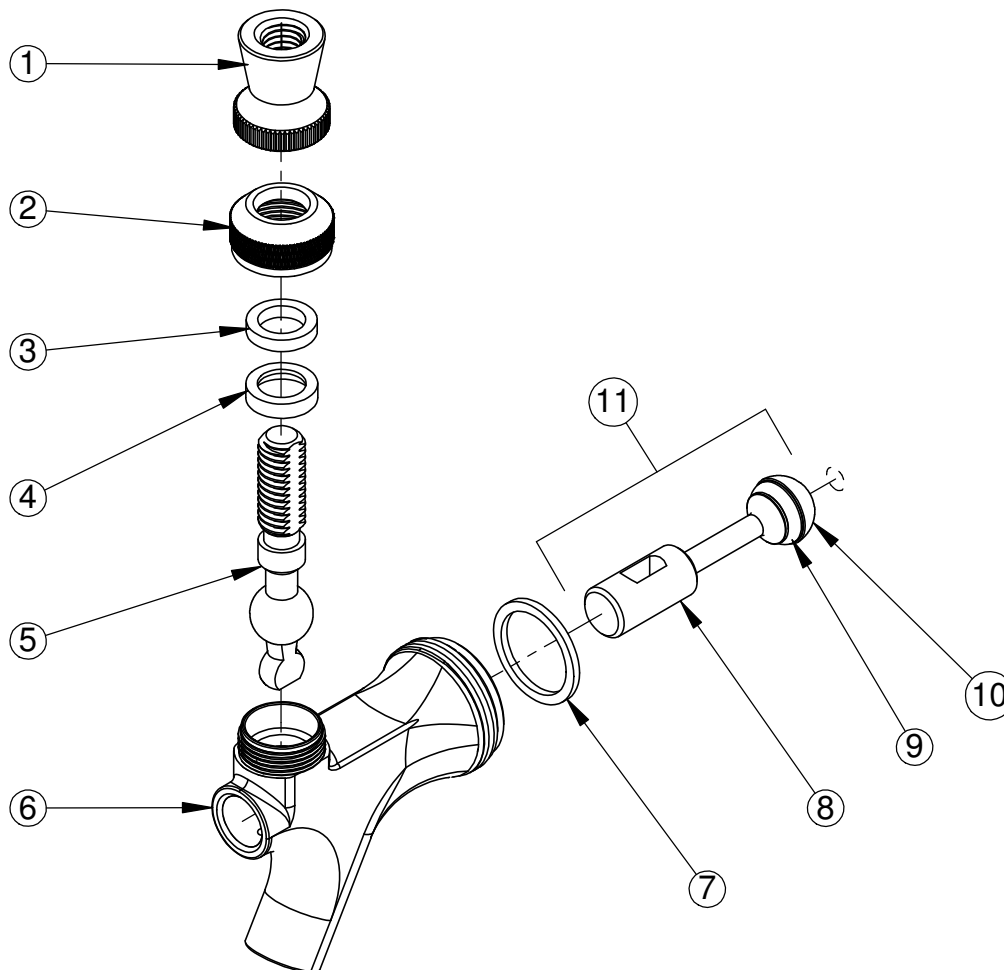

BF1002SS-304 STAINLESS STEEL FAUCET WITH S/S LEVER

PARTS BREAKDOWN

ITEM NO:

PART NO:

DESCRIPTION:

1	70105	COLLAR, FAUCET, CHROME
2	70166-01	BONNET, FAUCET, CHROME
3	70108	WASHER, FRICTION
4	70104	WASHER, BALL
5	70102-02-304	LEVER, FAUCET, 304 S/S
6	70101SS	BODY, FAUCET, 304 S/S
7	70107	GASKET, FAUCET, BODY
8	70103SS-2-304	SHAFT, 304 S/S
9	70110	SEAT, FAUCET SHAFT
10	70109SS-304	SHAFT NUT, 304 S/S
11	70103-05-304	SHAFT ASSEMBLY, 304 S/S