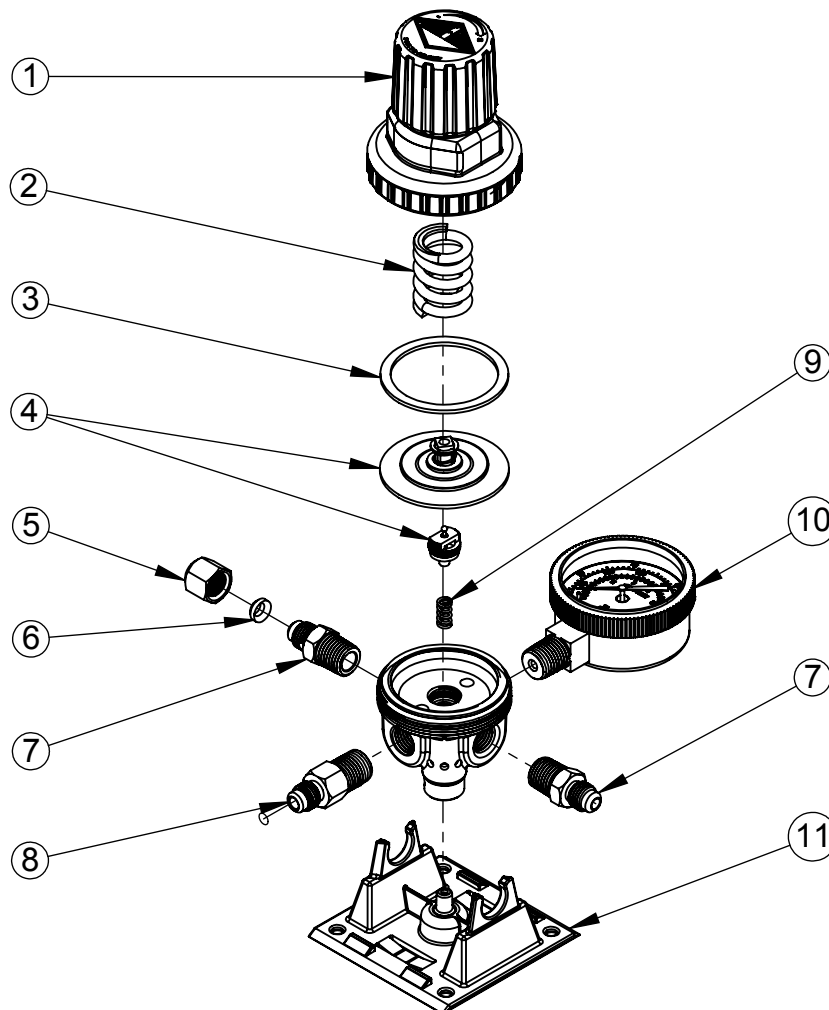

T5261SNBL REGULATOR ASSEMBLY

PARTS BREAKDOWN

<u>ITEM</u>	<u>PART NO</u>	<u>DESCRIPTION</u>
1.	740-605	-POLY BONNET ASSEMBLY, BLUE CAP
2.	***	-HIGH PRESSURE DIAPHRAGM SPRING
3.	***	-DIAPHRAGM/BONNET GASKET
4.	7740-15	-DIAPHRAGM REPAIR KIT - 2" BALL/SOCKET TYPE DIAPHRAGM, CAPSULE, AND FLAT SEAL
5.	5232B	-CAP, 1/4" SAE FLARE
6.	***	-FLARE WASHER
7.	5153B	-1/4" SAE FLARE FITTING
8.	5436A	-1/4" SAE FLARE FITTING WITH BALL CHECK
9.	***	-CAPSULE SPRING
10.	624-1	-100 PSI GAUGE
11.	08-1080-00	-POLY BRACKET, SNAP FIT

*** NOT NORMALLY REPLACED WHEN REPAIRING REGULATOR