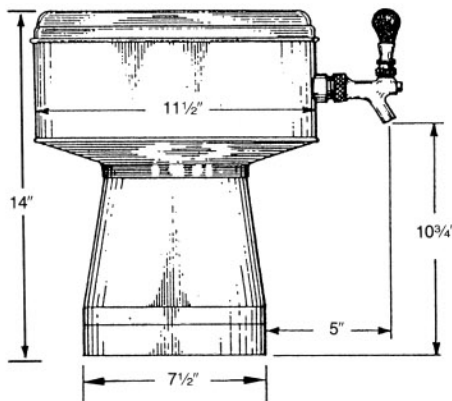

## MUSHROOM TOWERS

**8510-62**  
KNOBS NOT INCLUDED

**8510-44**  
KNOBS NOT INCLUDED

**8510-53**  
KNOBS NOT INCLUDED

ELEGANT AND DISTINCTIVE, THE MUSHROOM TOWER WILL ADD BEAUTY TO ANY ESTABLISHMENT. AVAILABLE IN A BRIGHT CHROME, POLISHED BRASS, OR CLASSIC BLACK FINISH. AVAILABLE WITH 3, 4, 5, OR 6 FAUCETS. ISLAND CONFIGURATIONS WITH FAUCETS ON BOTH SIDES ARE ALSO AVAILABLE.