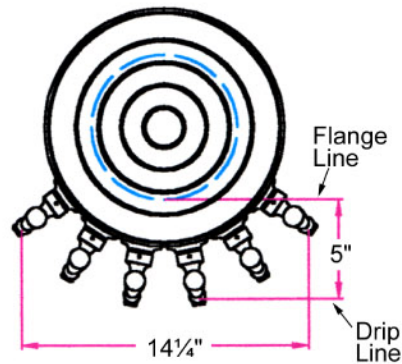

## MUSHROOM TOWERS

**8510-62**  
KNOBS NOT INCLUDED

**8510-44**  
KNOBS NOT INCLUDED

**8510-53**  
KNOBS NOT INCLUDED

ELEGANT AND DISTINCTIVE, THE MUSHROOM TOWER WILL ADD BEAUTY TO ANY ESTABLISHMENT. AVAILABLE IN A BRIGHT CHROME, POLISHED BRASS, OR CLASSIC BLACK FINISH. AVAILABLE WITH 3, 4, 5, OR 6 FAUCETS. ISLAND CONFIGURATIONS WITH FAUCETS ON BOTH SIDES ARE ALSO AVAILABLE.