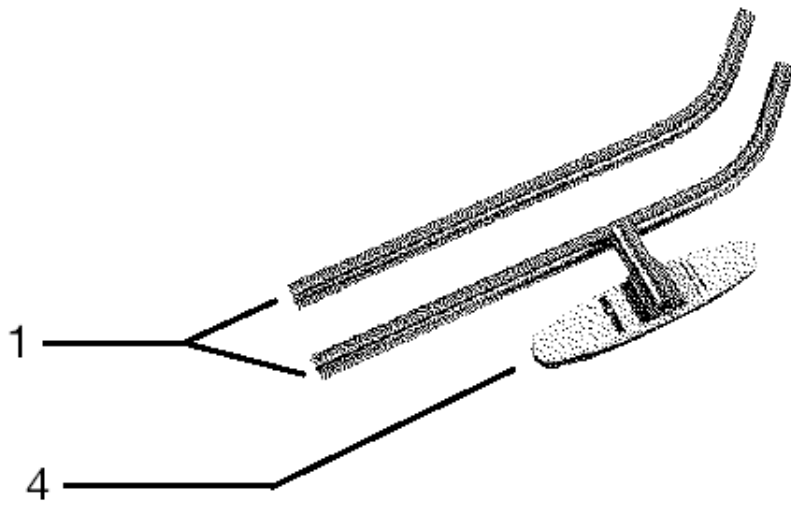

Hoses, tubes and nozzles, 32 mm - autoclavab

13-09-2012

Part List ID

G213117

VT 1000 CR

17

Hoses, tubes and nozzles, 32 mm - autoclavable

IVT 1000 CR