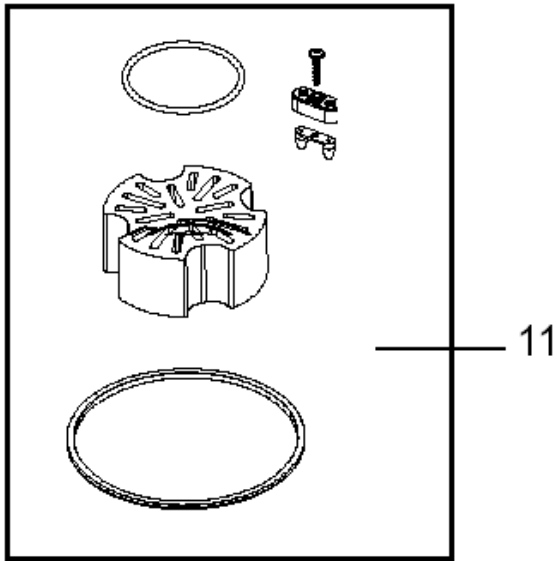

Motor and motor wire for standard and H-clas

VT 1000 CR

13-09-2012

Part List ID G21315

5

Motor and motor wire for standard and H-class

VT 1000 CR

13-09-2012

Part List ID

GZ1315

6

Pos	Part no.	Qty	Description
1	12125002	1	MOTOR/FAN GD1000
1	12125003	1	Motor/Fan GD1000
2	22130501	1	TERMOREL# M.KONDENSATOR
4	22131200	1	On/Off switch - twin pole
11	22365300	1	SOUND ABSORBER AND GASKET GS/GM MOTOR
12		1	NOTE COMMENT INLET GASKET AMETEK FAN UNIT