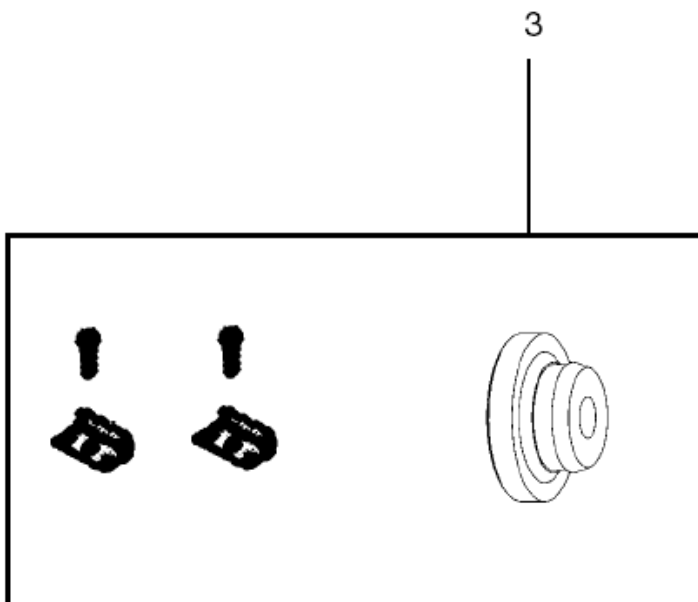

Exhaust filters and handle for standard and H-c

VT 1000 CR

13-09-2012

Part List ID

G21319

9

Exhaust filters and handle for standard and H-c IVT 1000 CR

13-09-2012

Part List ID GZ1319

10

Pos	Part no.	Qty	Description
1	80556400	1	HEPA FILTER H-CLASS KIT /EXHAUST HEPA FILTER
1	80556600	1	ULPA U15 FILTER KIT EXHAUST FILTER
2	80603000	1	HANDLE
3	80551800	1	BRACKETS FOR HANDLE