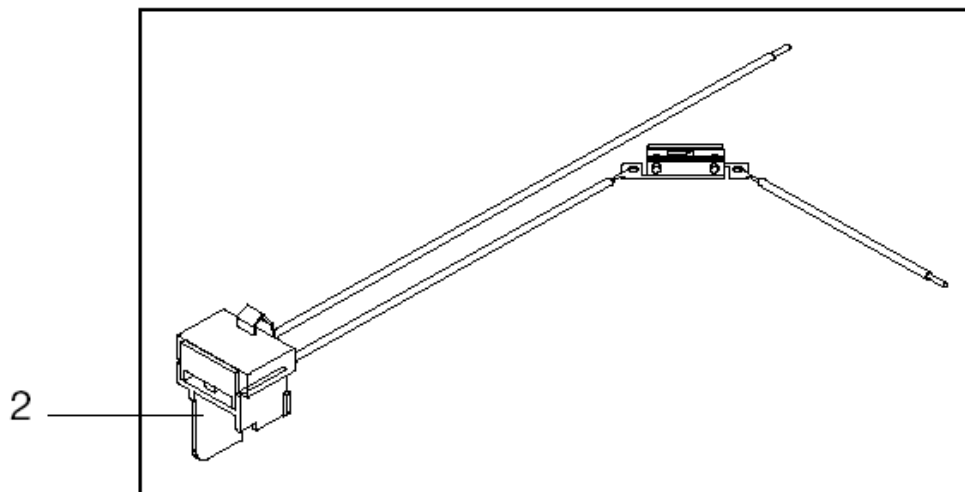

Motor and motor wire for standard and H-clas

VT 1000 CR

13-09-2012

Part List ID G21315

5

Motor and motor wire for standard and H-class

VT 1000 CR

13-09-2012

Part List ID

GZ1315

6

Pos	Part no.	Qty	Description
1	12125002	1	MOTOR/FAN GD1000
1	12125003	1	Motor/Fan GD1000
2	22130501	1	TERMOREL# M.KONDENSATOR
4	22131200	1	On/Off switch - twin pole
11	22365300	1	SOUND ABSORBER AND GASKET GS/GM MOTOR
12		1	NOTE COMMENT INLET GASKET AMETEK FAN UNIT