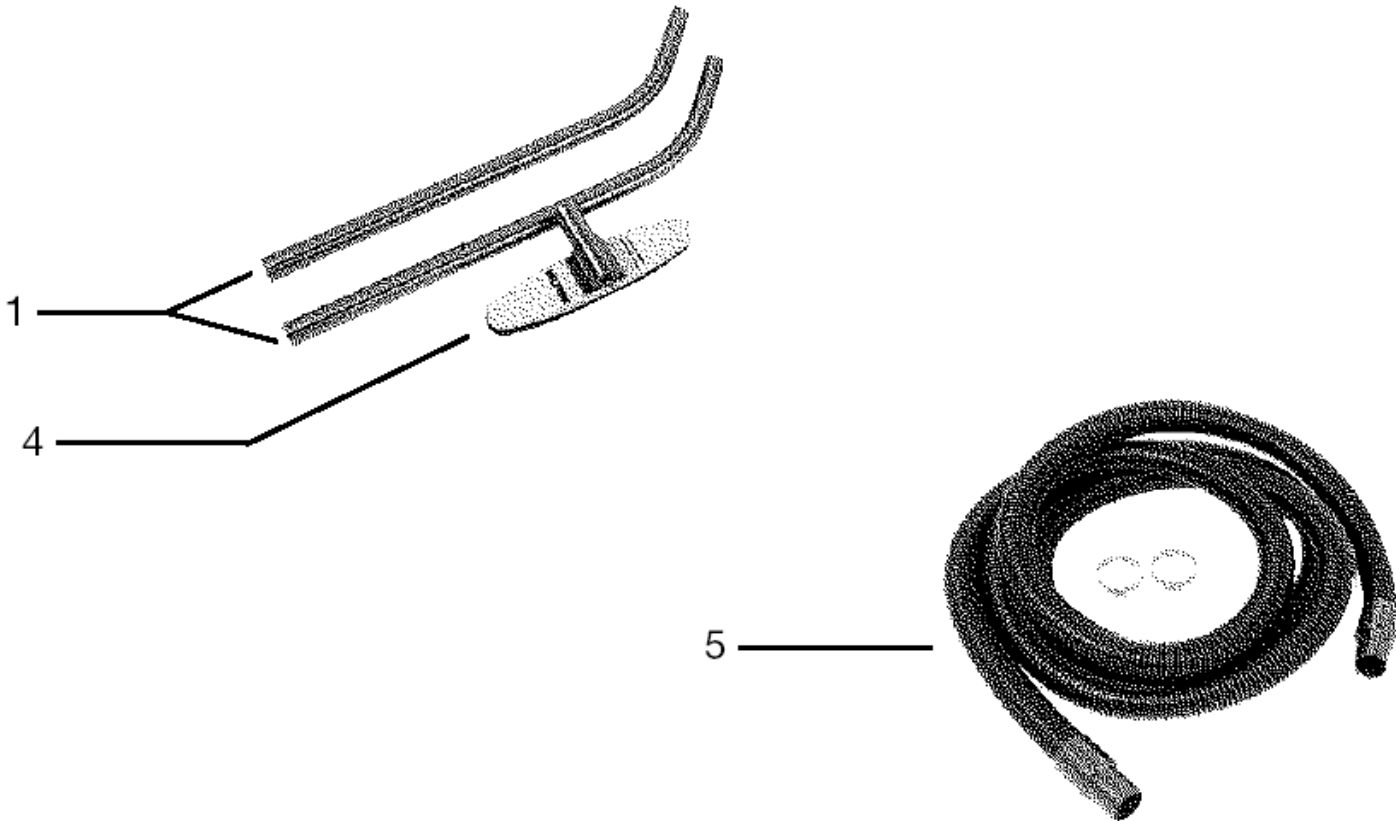

Hoses, tubes and nozzles, 32 mm - antistatic

VT 1000 CR

13-09-2012

Part List ID G213119

19

Hoses, tubes and nozzles, 32 mm - antistatic

IVT 1000 CR

13-09-2012

Part List ID

G213119

20

Pos	Part no.	Qty	Description
0	80551200	1	START KIT NOSTAT IVT1000 NILFISK
1	11112500	1	TUBE STAINLESS 2X650 MM STAINLESS STEEL 304
2	11882505	1	TUBE STRAIGHT ?32 250MM STAINLESS STEEL 304
3	81932600	1	NOZZLE ANTISTATIC BLACK 32MM X 240 MM
4	22431608	1	NOZZLE FLOOR ANTI STATIC 300MM FLAT
5	80552900	1	HOSE ANTI STATIC 3M
6	80552000	1	NOZZLE CREVICE ?32 250MM STAINLESS STEEL 304