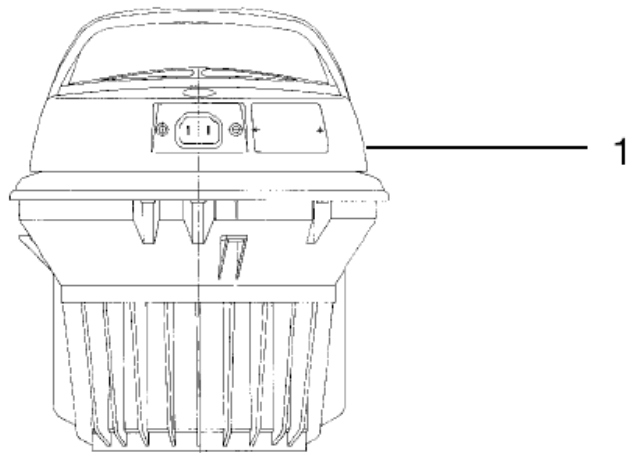

Motor head for standard and H-class

VT 1000 CR

13-09-2012

Part List ID
G21313

3

Motor head for standard and H-class

IVT 1000 CR

13-09-2012

Part List ID

GZ1313

4

Pos	Part no.	Qty	Description
1	12110553	1	MOTOR UNIT SPARE GMPS WHI 220-240V 1200W
1	12110729	1	MOTOR UNIT SPARE GMPS WHITE US
2	80386300	1	CLAMPRING FOR MOTOR
3	22410500	1	ON/OFF DEVICE FOR GS/GM MOTORS
4	20705500	1	SOCKET EARTHED W.PARTS FOR MOTOR HEAD GS/ GM
5	80603000	1	HANDLE