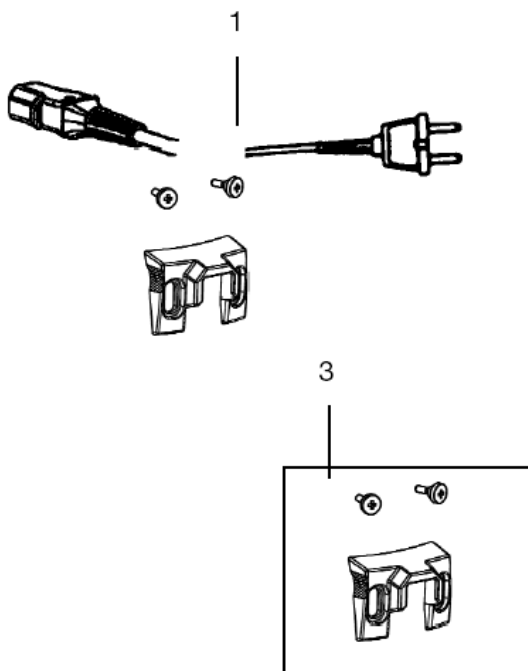

Cords for motor head

VT 1000 CR

13-09-2012

Part List ID
G21317

7

Cord with plug/socket for bracket, item 3

	Rating	Plug type	
EU Grounded	250		
UK Grounded	250		
USA/CAN Grounded	120