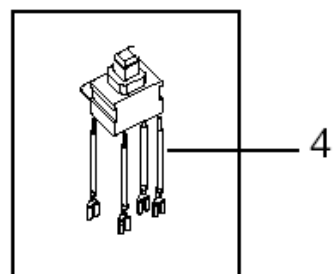

Motor and motor wire for standard and H-clas

VT 1000 CR

13-09-2012

Part List ID G21315

5

Motor and motor wire for standard and H-class

VT 1000 CR

13-09-2012

Part List ID

GZ1315

6

Pos	Part no.	Qty	Description
1	12125002	1	MOTOR/FAN GD1000
1	12125003	1	Motor/Fan GD1000
2	22130501	1	TERMOREL# M.KONDENSATOR
4	22131200	1	On/Off switch - twin pole
11	22365300	1	SOUND ABSORBER AND GASKET GS/GM MOTOR
12		1	NOTE COMMENT INLET GASKET AMETEK FAN UNIT