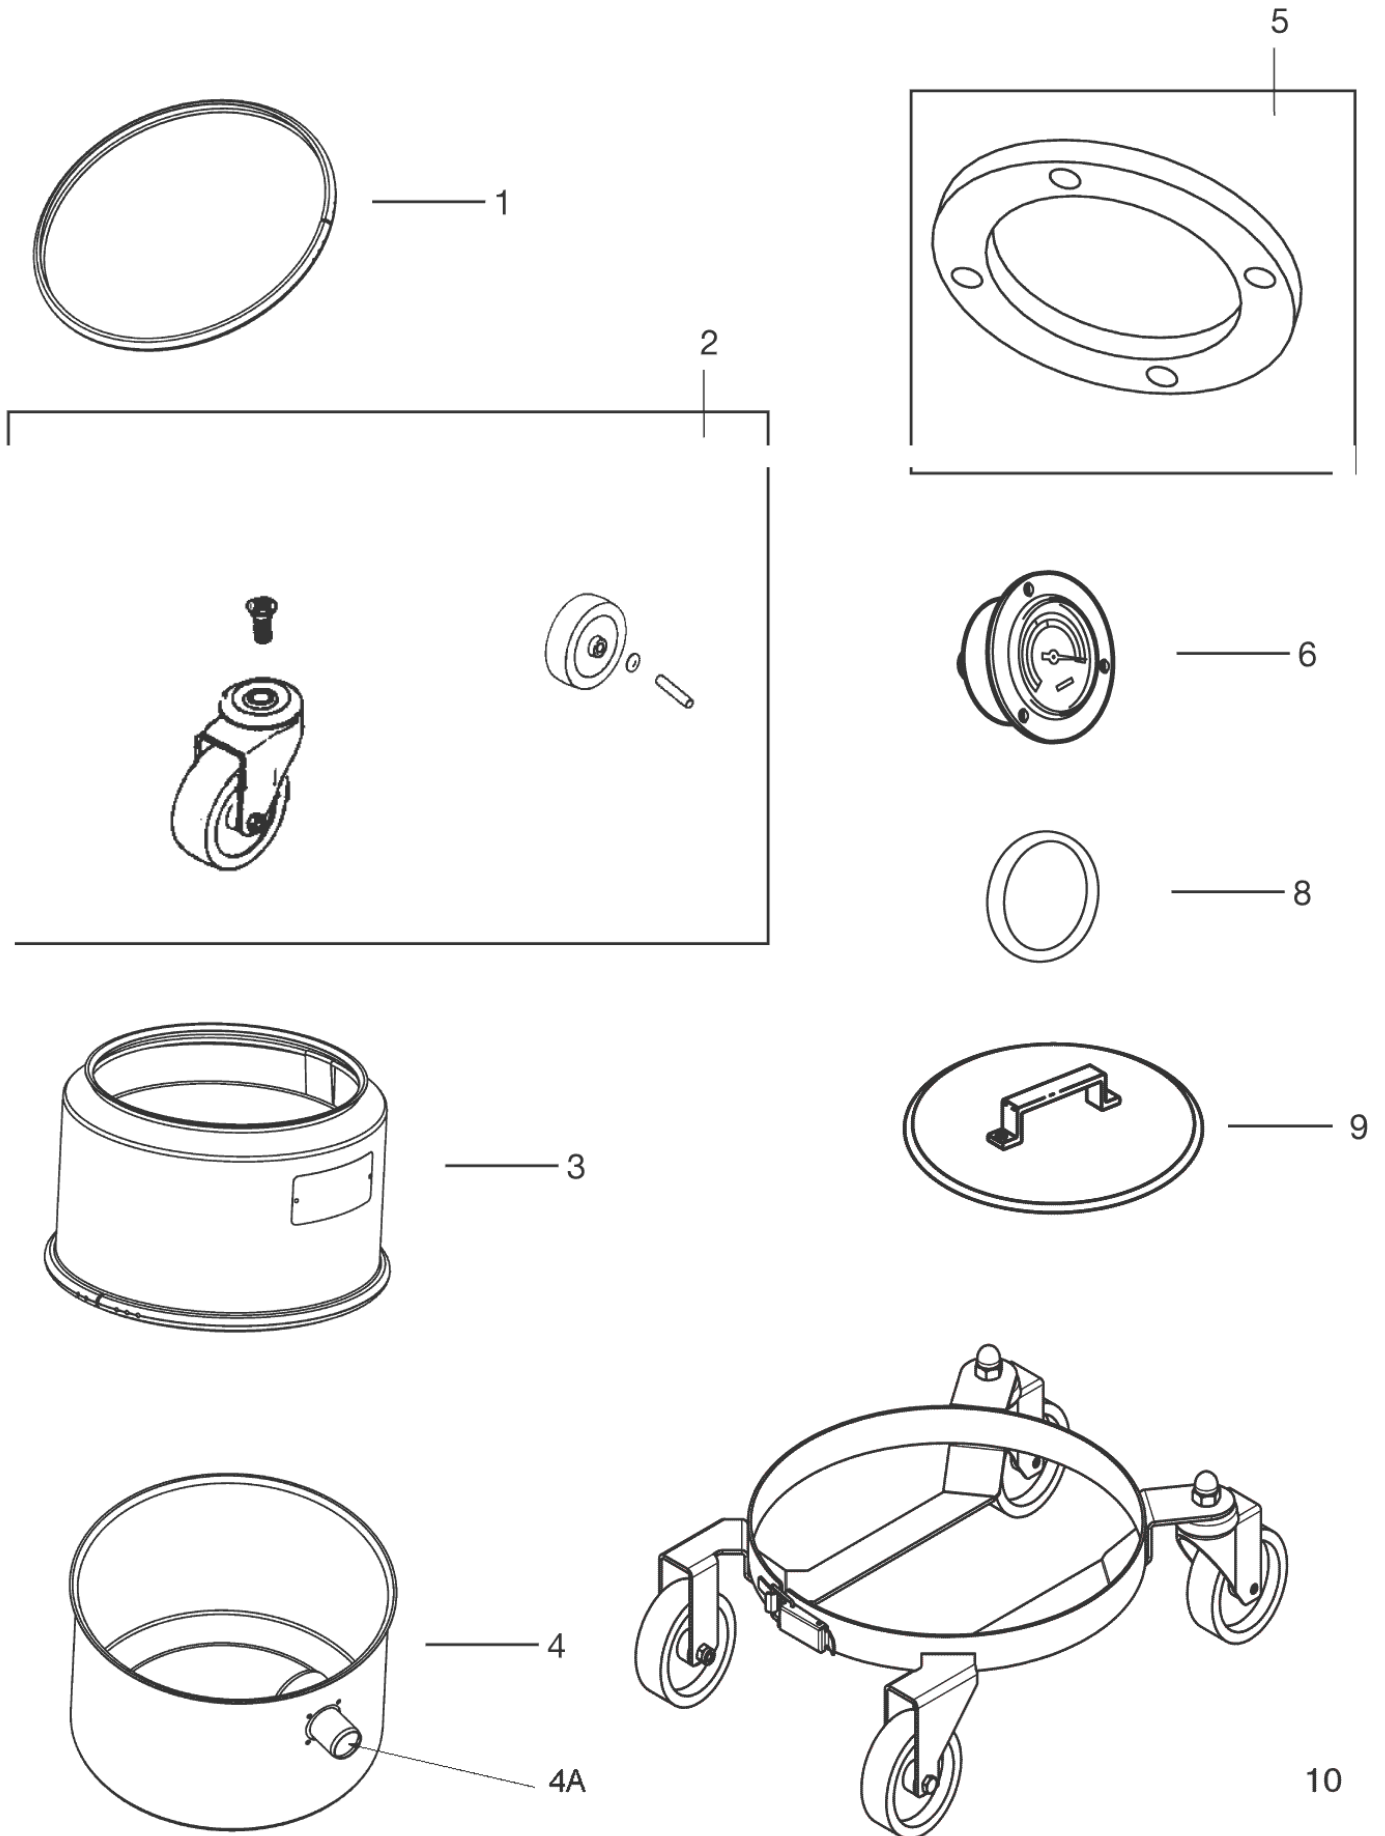

Upper-lower container with acc. standard and H.

VT 1000 CR

13-09-2012

Part List ID G213115

15

Upper-lower container with acc. standard and H IVT 1000 CR

13-09-2012

Part List ID G213115

16

Pos	Part no.	Qty	Description
1	80386400	1	CLAMP RING FOR CONTAINER
2	80551000	1	WHEEL KIT AUTOCLAVABLE
3	81551400	1	UPPER CONTAINER STAINLESS
4	80551500	1	LOWER CONTAINER STAINLESS STEEL 316
5	80386700	1	SEALING FOR CONTAINER
6	81303227	1	MANOMETER FOR IV
8	80353000	1	SEALING FOR INLET
10	81303229	1	TROLLEY FOR IVT1000
4A	80555200	1	INLET 32MM IVT1000 CR STAINLESS STEEL 316