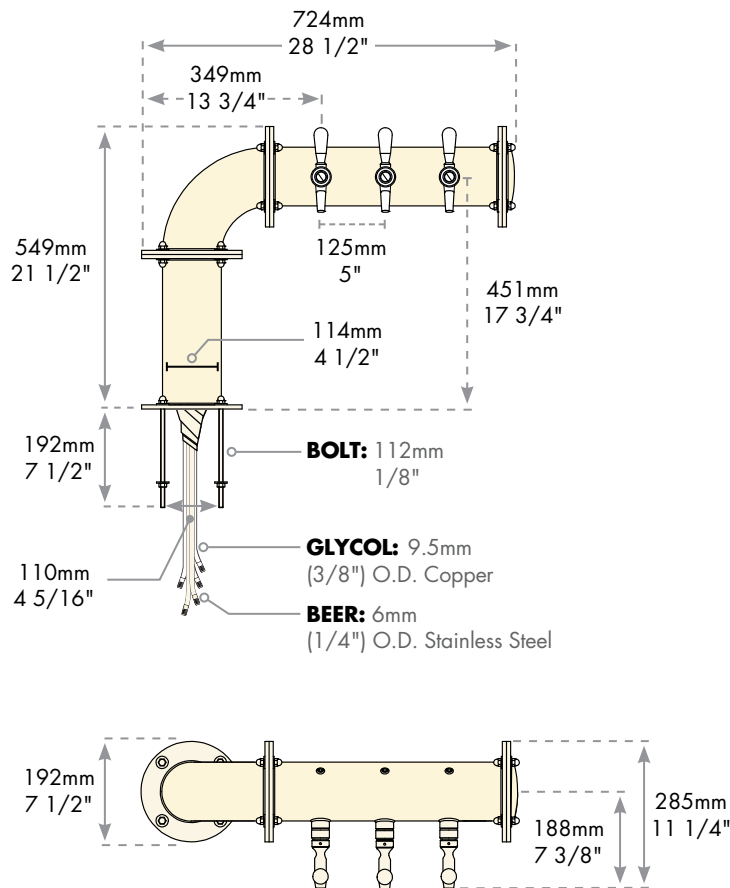

- Impressive style – oversized brewery pipe look.
- Imported European design.
- High polished exterior chrome finish will provide years of durable service.
- All stainless steel contact with the beer for the ultimate in draft purity.

Faucet knobs not included.

Specifications

Part No.	Faucets	Finish	Dispense System	Shipping Weight	Box Dimensions
<input type="checkbox"/> BH-L-3	3	Chrome	Glycol	TBD	TBD
				TBD	TBD

Dimensions

Copyright ©2010 Micro Matic USA, Inc. All Rights Reserved. 00893.D0910