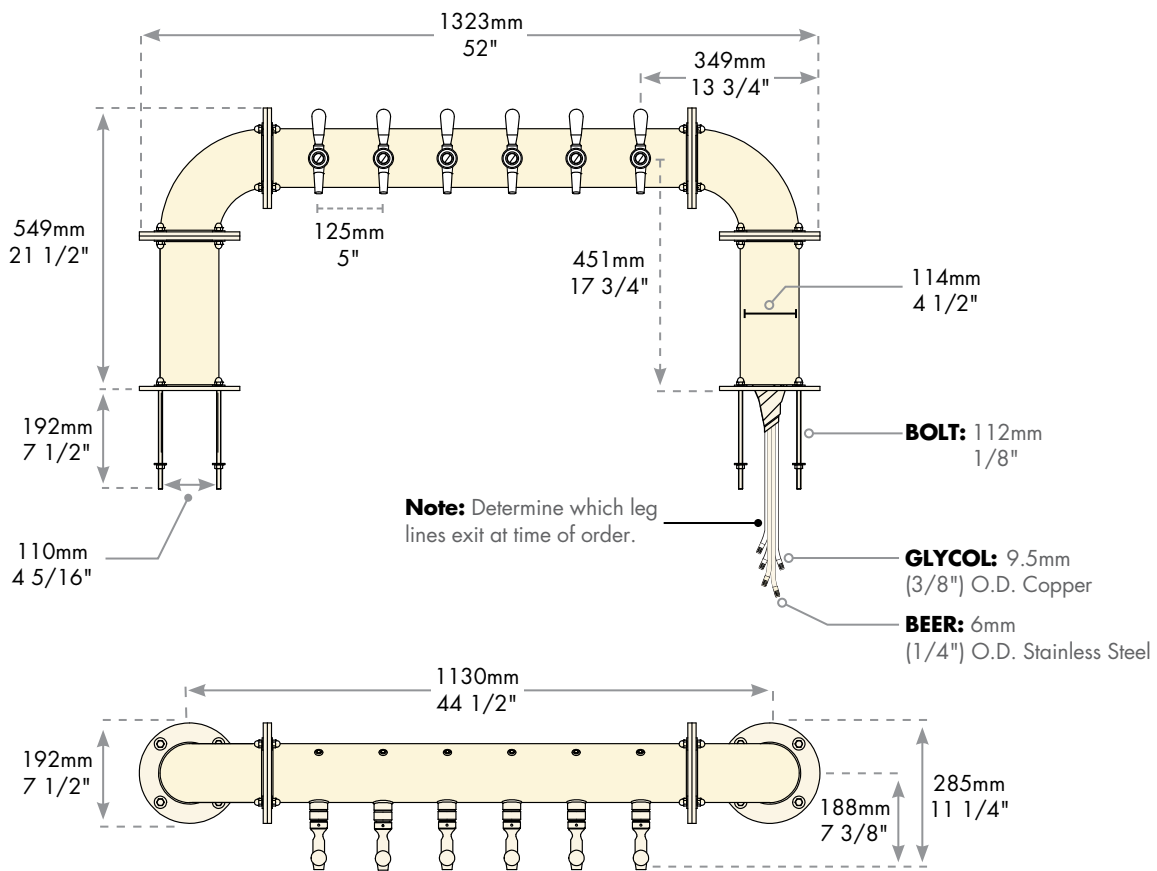

Faucet knobs not included.

Specifications

Micro Matic reserves the right to change specifications without notice.

AUTOQUOTES

Part No.	Faucets	Finish	Dispense System	Shipping Weight	Box Dimensions
<input type="checkbox"/> BH-U-6	6	Chrome	Glycol	36 kg	Pallet
				79 lbs	Pallet

Dimensions

Copyright ©2010 Micro Matic USA, Inc. All Rights Reserved. 00889D1010

MICRO MATIC

www.micromatic.com

Toll Free: 1-(866) 327-4159

West	Central	Southeast	Northeast
19791 Bahama Street Northridge, CA 91324 Tel. (818) 701-9765 Fax. (818) 701-9844	10726 North Second Street Machesney Park, IL 61115 Tel. (815) 968-7557 Fax. (815) 968-0363	2364 Turbine Court Brooksville, FL 34604 Tel. (352) 799-6331 Fax. (352) 796-2429	4601 Saucon Creek Road Center Valley, PA 18034 Tel. (610) 625-4464 Fax. (610) 625-4466