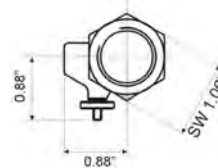

Dimensions

SWK-1...