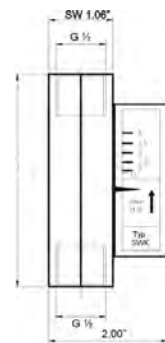

### Specifications

<b>Wetted Materials:</b>	
<b>Brass Housings:</b>	Ni-Plated Brass, Ceramic, 301 SS
<b>Stainless Steel Housings:</b>	304 SS, 301 SS, Ceramic
<b>PVC Housings:</b>	PVC, 301 SS, Ceramic
<b>Connections:</b>	G 1/2 Female
<b>Maximum Temperature:</b>	Brass & SS: 210 °F PVC: 140 °F
<b>Maximum Pressure:</b>	Brass & SS: 3600 PSIG PVC: 85 PSIG
<b>Installation:</b>	Any Orientation
<b>Switch Type:</b>	Bistable Reed Contact SPST Normally Open
<b>Switch Rating:</b>	Max. 230 VAC 60 watt
<b>Electrical Conn:</b>	3 foot PVC Cable
<b>Repeatability:</b>	≤2.5% (Contact) ±4% (Indicator)
<b>Electrical Protection:</b>	NEMA 4/IP 65

### Dimensions

SWK-1...

SWK-2...

### Order Details (Example: SWK-1108)

Switching Range (l/min Water)	Connection (Female)	Flow Switch			Flowmeter and Switch	
		Material			Material	
		Brass	Stainless Steel	PVC	Brass	Stainless Steel
0.05...0.1	G 1/2	SWK-1101	SWK-1201	-	SWK-2101	SWK-2201
0.1...0.2	G 1/2	SWK-1102	SWK-1202	-	SWK-2102	SWK-2202
0.2...0.8	G 1/2	SWK-1108	SWK-1208	SWK-1308	SWK-2108	SWK-2208
0.5...1.8	G 1/2	SWK-1118	SWK-1218	SWK-1318	SWK-2118	SWK-2218
1.7...4.0	G 1/2	SWK-1140	SWK-1240	SWK-1340	SWK-2140	SWK-2240
4.0...9.0	G 1/2	SWK-1190	SWK-1290	SWK-1390	SWK-2190	SWK-2290
8.0...16.0	G 1/2	SWK-1116	SWK-1216	SWK-1316	SWK-2116	SWK-2216
13.0...24.0	G 1/2	SWK-1124	SWK-1224	SWK-1324	SWK-2124	SWK-2224