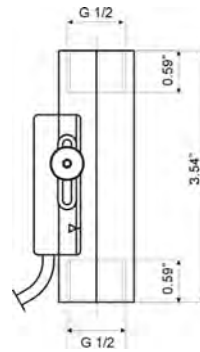

### Description

The KOBOLD SWK flow meter and switch operates on the suspended float principle, however the design does not use a conical measuring tube. A float moves in the direction of flow, against the force of a spring in a cylindrical guide tube. The float contains a permanent magnet which operates an adjustable setpoint contact and/or an indicated scale mounted on the outside. The SWK series is compact and can be mounted in any orientation. It is ideally suited for monitoring low flows in applications where low cost and high reliability are critical.

### Specifications

<b>Wetted Materials:</b>	
<b>Brass Housings:</b>	Ni-Plated Brass, Ceramic, 301 SS
<b>Stainless Steel Housings:</b>	304 SS, 301 SS, Ceramic
<b>PVC Housings:</b>	PVC, 301 SS, Ceramic
<b>Connections:</b>	G 1/2 Female
<b>Maximum Temperature:</b>	Brass & SS: 210 °F PVC: 140 °F
<b>Maximum Pressure:</b>	Brass & SS: 3600 PSIG PVC: 85 PSIG
<b>Installation:</b>	Any Orientation
<b>Switch Type:</b>	Bistable Reed Contact SPST Normally Open
<b>Switch Rating:</b>	Max. 230 VAC 60 watt
<b>Electrical Conn:</b>	3 foot PVC Cable
<b>Repeatability:</b>	≤2.5% (Contact) ±4% (Indicator)
<b>Electrical Protection:</b>	NEMA 4/IP 65

### Dimensions

SWK-1...

SWK-2...

### Order Details (Example: SWK-1108)

Switching Range (l/min Water)	Connection (Female)	Flow Switch			Flowmeter and Switch	
		Material			Material	
		Brass	Stainless Steel	PVC	Brass	Stainless Steel
0.05...0.1	G 1/2	SWK-1101	SWK-1201	-	SWK-2101	SWK-2201
0.1...0.2	G 1/2	SWK-1102	SWK-1202	-	SWK-2102	SWK-2202
0.2...0.8	G 1/2	SWK-1108	SWK-1208	SWK-1308	SWK-2108	SWK-2208
0.5...1.8	G 1/2	SWK-1118	SWK-1218	SWK-1318	SWK-2118	SWK-2218
1.7...4.0	G 1/2	SWK-1140	SWK-1240	SWK-1340	SWK-2140	SWK-2240
4.0...9.0	G 1/2	SWK-1190	SWK-1290	SWK-1390	SWK-2190	SWK-2290
8.0...16.0	G 1/2	SWK-1116	SWK-1216	SWK-1316	SWK-2116	SWK-2216
13.0...24.0	G 1/2	SWK-1124	SWK-1224	SWK-1324	SWK-2124	SWK-2224