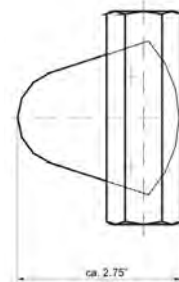

### Specifications

<b>Wetted Materials:</b>	
<b>Brass Housings:</b>	Ni-Plated Brass, Ceramic, 301 SS
<b>Stainless Steel Housings:</b>	304 SS, 301 SS, Ceramic
<b>PVC Housings:</b>	PVC, 301 SS, Ceramic
<b>Connections:</b>	G 1/2 Female
<b>Maximum Temperature:</b>	Brass & SS: 210 °F PVC: 140 °F
<b>Maximum Pressure:</b>	Brass & SS: 3600 PSIG PVC: 85 PSIG
<b>Installation:</b>	Any Orientation
<b>Switch Type:</b>	Bistable Reed Contact SPST Normally Open
<b>Switch Rating:</b>	Max. 230 VAC 60 watt
<b>Electrical Conn:</b>	3 foot PVC Cable
<b>Repeatability:</b>	≤2.5% (Contact) ±4% (Indicator)
<b>Electrical Protection:</b>	NEMA 4/IP 65

### Dimensions

SWK-1...

SWK-2...

### Order Details (Example: SWK-1108)

Switching Range (l/min Water)	Connection (Female)	Flow Switch			Flowmeter and Switch	
		Material			Material	
		Brass	Stainless Steel	PVC	Brass	Stainless Steel
0.05...0.1	G 1/2	SWK-1101	SWK-1201	-	SWK-2101	SWK-2201
0.1...0.2	G 1/2	SWK-1102	SWK-1202	-	SWK-2102	SWK-2202
0.2...0.8	G 1/2	SWK-1108	SWK-1208	SWK-1308	SWK-2108	SWK-2208
0.5...1.8	G 1/2	SWK-1118	SWK-1218	SWK-1318	SWK-2118	SWK-2218
1.7...4.0	G 1/2	SWK-1140	SWK-1240	SWK-1340	SWK-2140	SWK-2240
4.0...9.0	G 1/2	SWK-1190	SWK-1290	SWK-1390	SWK-2190	SWK-2290
8.0...16.0	G 1/2	SWK-1116	SWK-1216	SWK-1316	SWK-2116	SWK-2216
13.0...24.0	G 1/2	SWK-1124	SWK-1224	SWK-1324	SWK-2124	SWK-2224