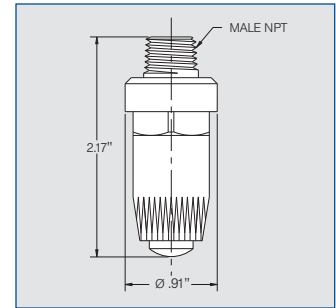

## Round Series 600

Provides focused blasting power with minimal air consumption and noise. Round configuration excellent for spot blasting, clearing holes, or use on hand guns.

Round WHISPERBLAST gives a focused blast with low air consumption. Best for hand gun use.

Type	Ordering no.			Description	Capacity for Air (Standard Cubic Feet per Minute)					Approx. Wt. (lb.)	Max. Pressure	Max. Temp. °F	
	Material no.				Connection								
	Brass 30	ABS 5K	Zinc 3W		Male NPT 1/8" 1/4"		15 psi	30 psi	45 psi				60 psi
600.326	○	○	-	BA BC	Round WHISPERBLAST	5.3	8.8	12.4	16.0	19.5	0.05	100 psi	120
600.326	-	-	○	- BC	Round WHISPERBLAST	5.3	8.8	12.4	16.0	19.5	0.10	100 psi	200
600.388	○	-	-	BA -	MiniBlast	3.0	4.6	6.2	7.8	9.4	0.14	100 psi	120