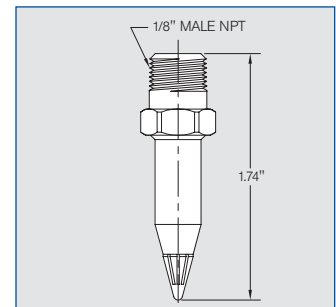

## Round Series 600

Provides focused blasting power with minimal air consumption and noise. Round configuration excellent for spot blasting, clearing holes, or use on hand guns.

Round WHISPERBLAST gives a focused blast with low air consumption. Best for hand gun use.

Type	Ordering no.			Description	Capacity for Air (Standard Cubic Feet per Minute)					Approx. Wt. (lb.)	Max. Pressure	Max. Temp. °F	
	Material no.				Connection								
	Brass 30	ABS 5K	Zinc 3W		Male NPT 1/8" 1/4"		15 psi	30 psi	45 psi				60 psi
600.326	○	○	-	BA BC	Round WHISPERBLAST	5.3	8.8	12.4	16.0	19.5	0.05	100 psi	120
600.326	-	-	○	- BC	Round WHISPERBLAST	5.3	8.8	12.4	16.0	19.5	0.10	100 psi	200
600.388	○	-	-	BA -	MiniBlast	3.0	4.6	6.2	7.8	9.4	0.14	100 psi	120