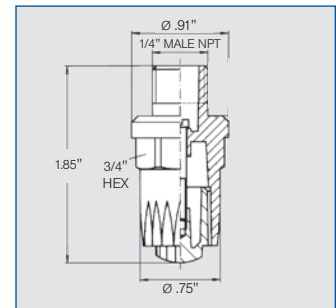

Type	Ordering no.			Description	Capacity for Air (Standard Cubic Feet per Minute)					Approx. Wt. (lb.)	Max. Pressure	Max. Temp. °F	
	Material no.				Connection								
	Brass 30	ABS 5K	Zinc 3W		Male NPT 1/8" 1/4"		15 psi	30 psi	45 psi				60 psi
600.326	○	○	-	BA BC	Round WHISPERBLAST	5.3	8.8	12.4	16.0	19.5	0.05	100 psi	120
600.326	-	-	○	- BC	Round WHISPERBLAST	5.3	8.8	12.4	16.0	19.5	0.10	100 psi	200
600.388	○	-	-	BA -	MiniBlast	3.0	4.6	6.2	7.8	9.4	0.14	100 psi	120