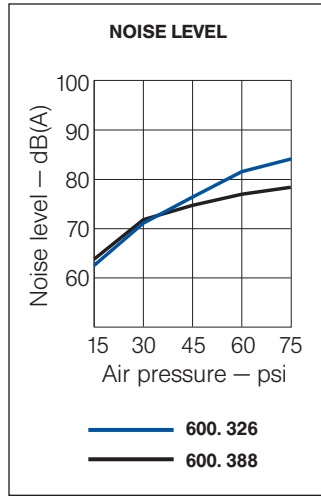

## Round Series 600

Provides focused blasting power with minimal air consumption and noise. Round configuration excellent for spot blasting, clearing holes, or use on hand guns.

Round WHISPERBLAST gives a focused blast with low air consumption. Best for hand gun use.

Type	Ordering no.			Description	Capacity for Air (Standard Cubic Feet per Minute)					Approx. Wt. (lb.)	Max. Pressure	Max. Temp. °F	
	Material no.				Connection								
	Brass 30	ABS 5K	Zinc 3W		Male NPT 1/8" 1/4"		15 psi	30 psi	45 psi				60 psi
600.326	○	○	-	BA BC	Round WHISPERBLAST	5.3	8.8	12.4	16.0	19.5	0.05	100 psi	120
600.326	-	-	○	- BC	Round WHISPERBLAST	5.3	8.8	12.4	16.0	19.5	0.10	100 psi	200
600.388	○	-	-	BA -	MiniBlast	3.0	4.6	6.2	7.8	9.4	0.14	100 psi	120