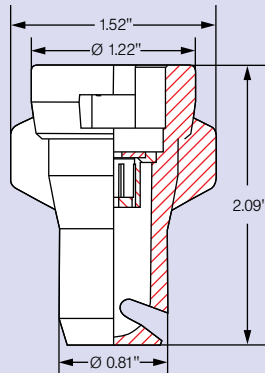

FD liquid fertilizer nozzles

Spray angle: 130°
Material: POM

Features

- One piece-nozzle and cap fits most standard nozzle bodies
- **Very low drift potential**
- Coarse droplets minimize crop damage and streaking
- Best performance range 20-60 psi
- ISO coded for agricultural standard

Range of application

Ideal for liquid fertilizer application, turfgrass, irrigation systems

Sample order

Type + nozzle size + material = order number
FD 06 POM = FD 06

 ()	Spray angle @ 40 psi	Gallons/minute @ 40 psi
FD 04	130°	0.38
FD 05	130°	0.48
FD 06	130°	0.65
FD 08	130°	0.85
FD 10	130°	1.05
FD 15	130°	1.60
FD 20	130°	2.10