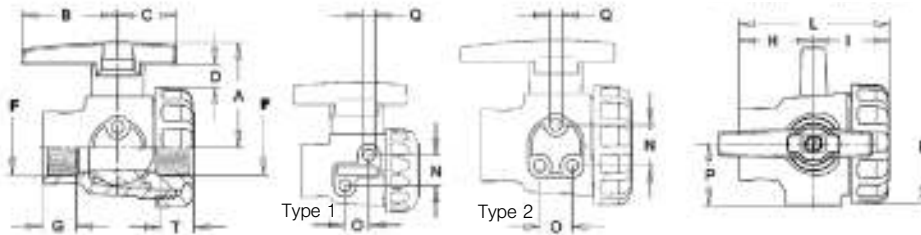

Ball valves

Single union ball valves

- Fiberglass reinforced Polypropylene body for strength and chemical resistance
- EPDM O-rings handle most fertilizers and chemicals (Viton® available upon request)
- NPT threads, female and male
- Teflon® seats for smooth operation and proper seating
- Maximum operating pressure for sizes through 1 1/4" is 232 psi; for larger sizes 145 psi

F/F NPT Threads (F)	Type	Dimensions (inches)														Part No.
		A	B	C	D	E	G	H	I	L	N	O	P	Q	T	
3/8"	-	1.89	0.75	1.54	0.39	1.97	0.55	1.38	1.54	2.91	-	-	-	-	0.55	Y8215126
1/2"	-	2.36	1.65	1.65	0.63	2.32	0.91	1.71	1.75	3.46	-	-	-	-	0.91	Y8215178
3/4"	-	2.36	1.65	1.65	0.63	2.32	0.91	1.71	1.75	3.46	-	-	-	-	0.91	Y8215228
1"	1	2.87	1.65	2.09	0.79	2.72	0.91	1.83	2.05	3.88	0.98	0.79	1.46	0.31	0.98	Y8215278
1 1/4"	1	3.15	1.65	3.03	0.79	3.23	0.98	2.11	2.17	4.27	0.98	0.79	1.69	0.31	1.02	Y8215328
1 1/2"	2	3.43	1.93	3.15	0.79	3.90	1.10	2.46	2.50	4.96	1.34	1.06	2.01	0.31	1.10	Y8215378
2"	2	4.33	1.93	5.12	0.98	4.53	1.18	2.87	2.97	5.85	3.07	1.69	2.01	0.31	1.18	Y8215428
2 1/2"	-	4.84	1.77	3.54	0.98	5.71	1.73	4.06	4.29	8.35	-	-	-	-	1.73	Y8215476
3"	-	5.43	1.97	3.94	1.10	6.54	2.01	4.53	4.84	9.45	-	-	-	-	2.01	CALL

F/F NPT Threads (F)	Type	Lever	Dimensions (inches)														Part No.		
			A	B	C	D	E	G	H	I	L	M	N	O	P	Q	T	3-way	Continuous Flow
1"	1	Long	2.87	1.65	2.09	0.79	2.72	0.91	1.83	2.05	3.88	1.85	0.98	0.79	1.46	0.31	0.98	Y8216276	Y8216277
1 1/4"	1	Long	3.15	1.65	3.03	0.79	3.23	0.98	2.11	2.17	4.27	2.10	0.98	0.79	1.69	0.31	1.02	Y8216330	Y8216331
1 1/2"	2	Long	3.43	1.93	3.15	0.79	3.90	1.10	2.46	2.50	4.96	2.60	1.34	1.06	2.01	0.31	1.10	Y8216380	Y8216381
2"	2	Long	4.33	1.93	5.12	0.98	4.53	1.18	2.87	2.97	5.85	3.15	3.07	1.69	2.01	0.31	1.18	Y8216428	Y8216429