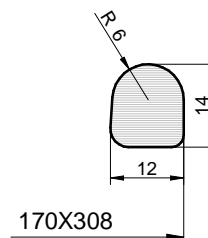

Item	Article No	Designation	Qty
1	7TA1100	FRAME	1
2	7CA1100	COVER	1
3	9618	GASKET G/Z175	1
4	93009	PIN §12X52	1
5	71003	ARM	1
6	93002	PIN §10X56	1
7	95021	SCREW TE M10X60	1
8	91004	SPINDLE M14 L=115	1
9	95420	CIRCLIP RING §8	1
10	95421	CIRCLIP RING §10	1
11	95206	SELF LOCKING NUT M10	1
12	94171	HANDLE MEC/80A M14	1
13	97307	BLU CAP	1

NEW GASKET (starting from January 2008)

Article No.	Material	COLOR	Temperature
96180-23B	NBR	WHITE RAL 9016	-30°/ 110°C
96181-23E	EPDM	GREY 70 Shore A	-15°/ 90°C
96185-23S	SILICON	CLEAR WHITE	-50°/200°C
96186-23V	FKM	BLACK RAL 9017	-10°/ 250°C

OLD GASKET (until December 2007)

Article No.	Material	COLOR	Temperature
96440	NBR	WHITE RAL 9016	-30°/ 110°C
96441	EPDM	GREY RAL7040	-15°/ 90°C
96445	SILICON	CLEAR WHITE	-50°/200°C
96446	FPM	BLACK RAL9017	-10°/ 250°C