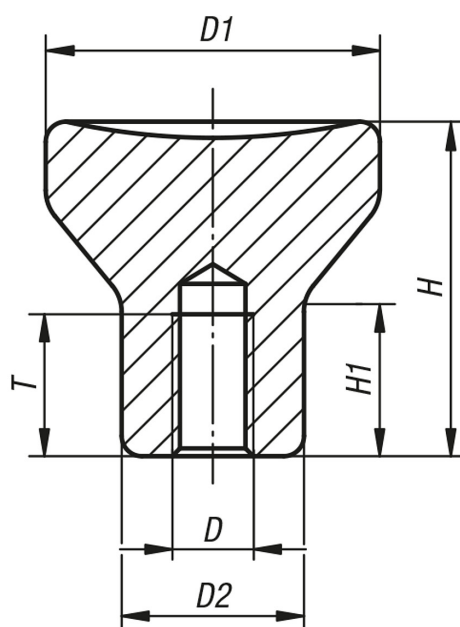

Item description/product images

Description

Material, version:
Stainless steel 1.4301.
Stainless steel 1.4404.

Version:
Polished.

On request:
Stainless steel 1.4571.
External thread.

Drawings

Overview of items

Order No.	Material	Size	D	D1	D2	H	H1	T
20-11-41	1.4401	1	M4	21	12	21	10	10
20-11-42	1.4401	1	M5	21	12	21	10	12,5
20-11-43	1.4401	2	M6	25	14	25	12	12
20-11-44	1.4401	3	M8	33	18	33	16	16

Order No.	Material	Size	D	D1	D2	H	H1	T
20-11-21	1.4301	1	M4	21	12	21	10	10
20-11-22	1.4301	1	M5	21	12	21	10	12,5
20-11-23	1.4301	2	M6	25	14	25	12	12
20-11-24	1.4301	3	M8	33	18	33	16	16