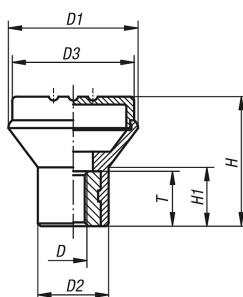

## Description

**Material:**

Thermoplastic. Bush stainless steel 1.4305.

**Version:**black grey.  
Bush bright.**On request:**

Other cap colours, such as light grey RAL 7035, traffic red RAL 3020 or rape yellow RAL 1021.

## Drawings

## Overview of items

| Order No. | Size | Internal thread<br>D | D1 | D2 | D3 | H  | H1 | T  | Approx.<br>weight<br>kg |
|-----------|------|----------------------|----|----|----|----|----|----|-------------------------|
| 20-12-1   | 1    | M4                   | 21 | 12 | 19 | 21 | 10 | 10 | 0,009                   |
| 20-12-2   | 1    | M5                   | 21 | 12 | 19 | 21 | 10 | 10 | 0,008                   |
| 20-12-3   | 2    | M6                   | 25 | 14 | 23 | 25 | 12 | 10 | 0,009                   |
| 20-12-4   | 3    | M8                   | 33 | 19 | 31 | 33 | 15 | 14 | 0,022                   |