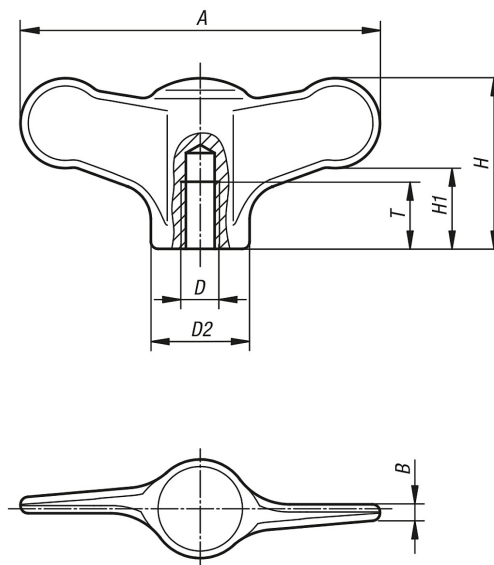

Item description/product images

Description

Material:
Stainless steel 1.4308.

Version:
Ground and polished.

On request:
Wing grips with male thread.

Drawings

Overview of items

Order No.	D	D2	A	B	H	H1	T
20-19-1	M5	14	50	2,3	24	11,5	12
20-19-2	M6	14	50	2,3	24	11,5	12
20-19-3	M8	21	75	3,4	35	16,5	15
20-19-4	M10	21	75	3,4	35	16,5	15