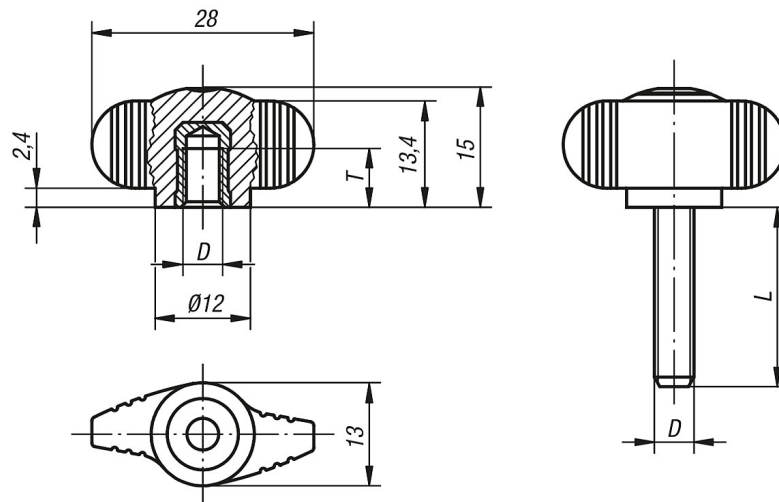

Item description/product images

Description

Material, version:
Black grey thermoplastic.
Bush and threaded bolt
stainless steel 1.4305, bright.

Drawings

Overview of items

Order No.	Version	D	T	Approx. weight kg
20-20-1	female thread	M4	6	0,003
20-20-2	female thread	M5	7,5	0,004
20-20-3	female thread	M6	9	0,005

Order No.	Version	D	L
20-21-1	male thread	M4	8
20-21-2	male thread	M5	10
20-21-3	male thread	M5	15
20-21-4	male thread	M5	20
20-21-5	male thread	M6	10
20-21-6	male thread	M6	15
20-21-7	male thread	M6	20
20-21-8	male thread	M6	25
20-21-9	male thread	M6	30
20-21-10	male thread	M8	20
20-21-11	male thread	M8	25
20-21-12	male thread	M8	30
20-21-13	male thread	M8	40

20-20 / 20-21

Wing grips "Miniwing"