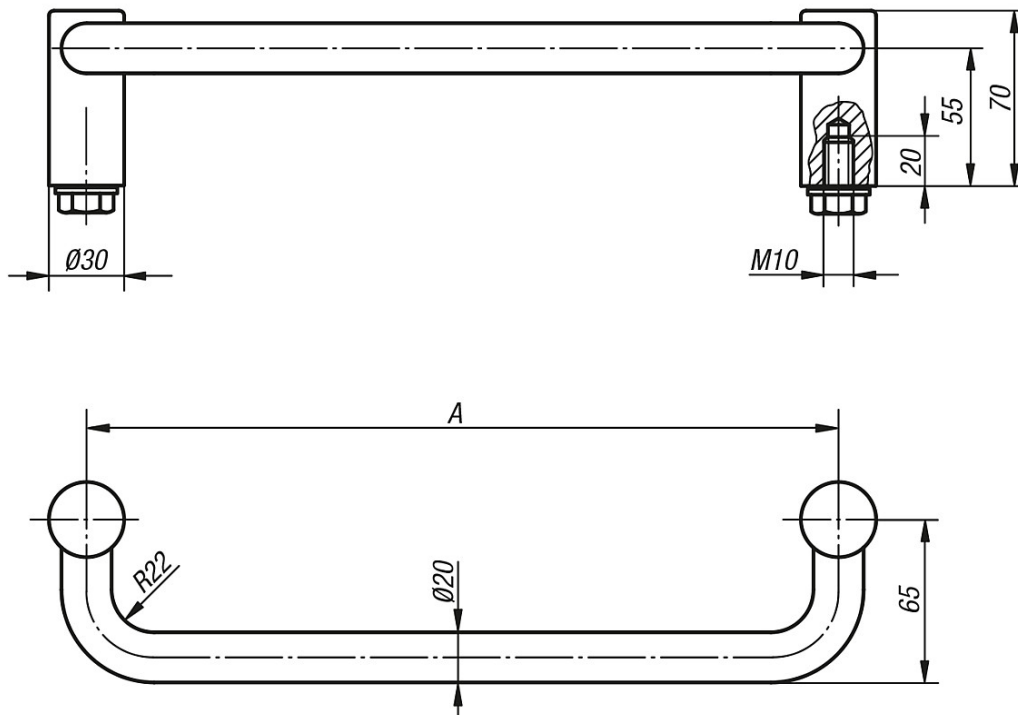

Item description/product images

Description

Material:

Round stainless 1.4305

Version:

Ground and semi-gloss brushed.

Note:Stainless steel M10x20
DIN 933 hex head screws
and DIN 125 washers are
supplied.

Drawings

Overview of items

Order No.	A	Load capacity N
20-38-1	250	1.000
20-38-2	300	1.000