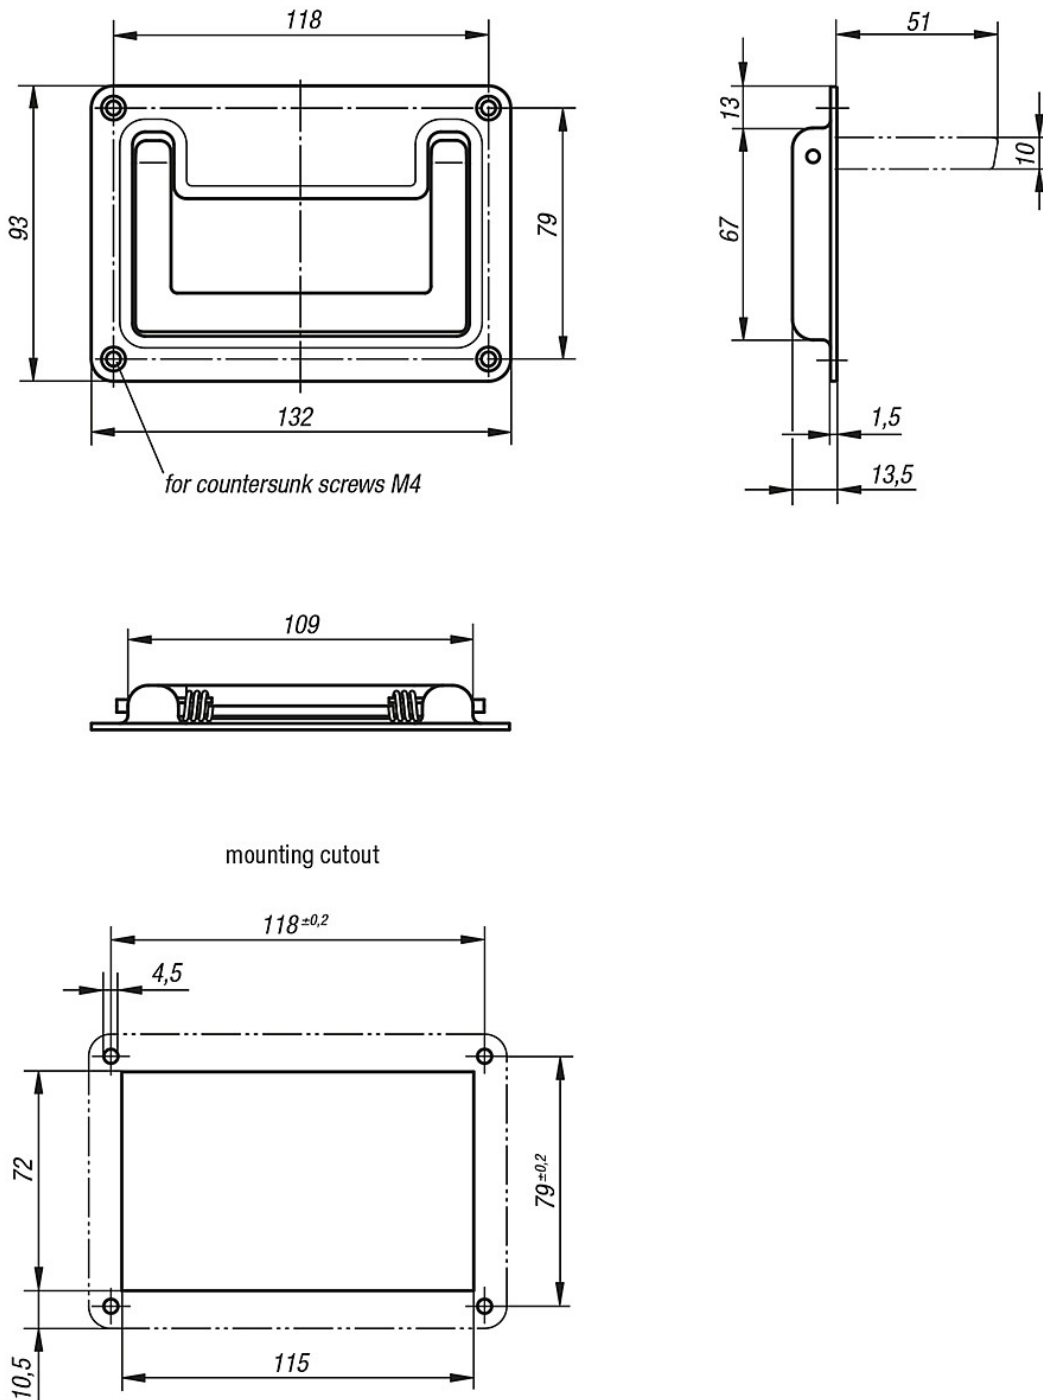

Item description/product images

---

**Description****Material:**

Stainless steel 1.4301.

**Version:**

High-gloss electropolished.

**Note:**

Recessed stainless steel handle with return spring. After use the handle automatically folds back flush with the frame.

Drawings

Overview of items

Order No.	Dimensions
20-40-1	see drawing

**20-40**

**Recessed handles, fold down**