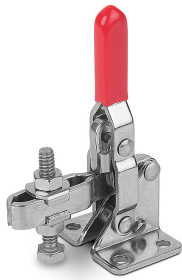

Item description/product images

Description

Material:

Stainless steel 1.4301.

Version:

Bright.

Oil resistant plastic grip.

Note:

Vertical mini toggle clamp with horizontal foot and adjustable clamping spindle.

Drawings

Overview of items

| Order No. | Hand force N | Retaining force F1 N | Retaining force F2 N | Clamping force F3 N | Clamping force F4 N | Approx. weight kg |
|-----------|-----------------|----------------------------|----------------------------|---------------------------|---------------------------|-------------------------|
| 40-109-1 | 60 | 350 | 500 | 200 | 250 | 0,06 |