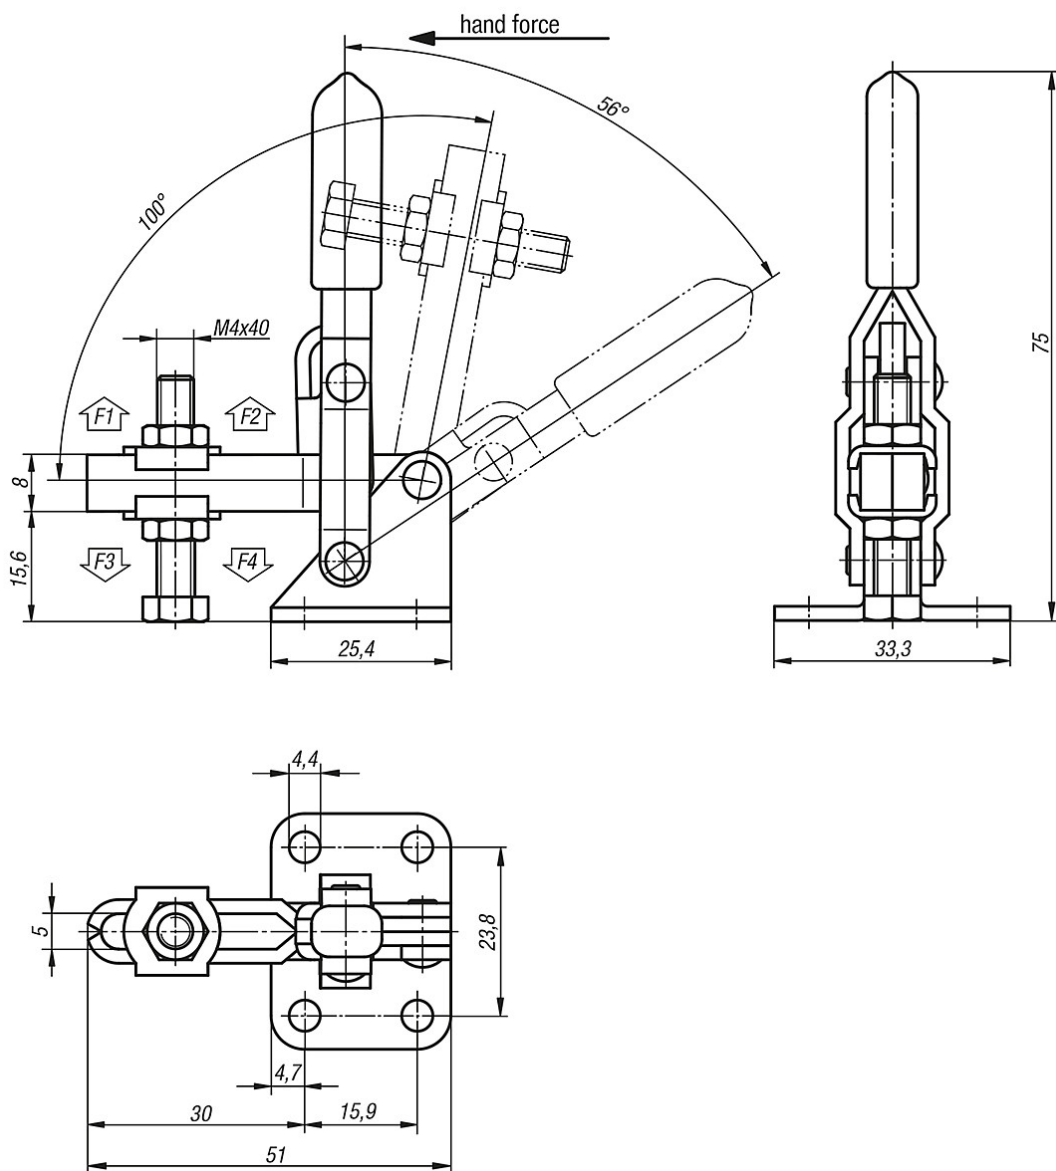

Item description/product images

Description

Material:

Stainless steel 1.4301.

Version:

Bright.

Oil resistant plastic grip.

Note:

Vertical mini toggle clamp with horizontal foot and adjustable clamping spindle.

Drawings

Overview of items

| Order No. | Hand force N | Retaining force F1 N | Retaining force F2 N | Clamping force F3 N | Clamping force F4 N | Approx. weight kg |
|-----------|-----------------|----------------------------|----------------------------|---------------------------|---------------------------|-------------------------|
| 40-109-1 | 60 | 350 | 500 | 200 | 250 | 0,06 |