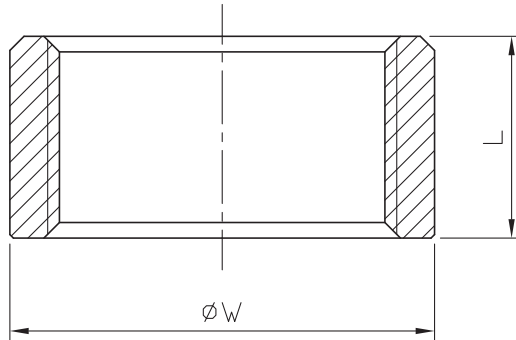

Half Coupling

F23

Class
150

Standard Pattern

SIZE	1/8"		1/4"		3/8"		1/2"		3/4"		1"		1-1/4"		1-1/2"		2"		2-1/2" (NPT)		2-1/2" (PS)		3"		4"	
	mm	in	mm	in	mm	in	mm	in	mm	in	mm	in	mm	in	mm	in	mm	in	mm	in	mm	in	mm	in	mm	in
L	12	0.47	12	0.47	13	0.51	16.5	0.65	18.5	0.73	19.5	0.77	22.5	0.89	23	0.91	26.5	1.04	31.5	1.24	31.5	1.24	34.5	1.36	37	1.46
W	13.5	0.53	18	0.71	21.5	0.85	26	1.02	31.5	1.24	39	1.54	48	1.89	54	2.13	66.5	2.62	80	3.15	83	3.27	95	3.74	122	4.8

Tolerance: $\pm 0.5\text{mm}(1/8''\sim 2'')$
 $\pm 0.8\text{mm}(2-1/2''\sim 4'')$

8F., No.201, Sec. 2, Tiding Blvd., Neihu District, Taipei City 114, Taiwan R.O.C.
 TEL : +886-2-2658-5800 FAX : +886-2-2658-2266 / 2799-7766