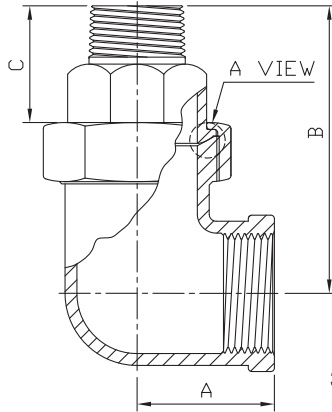

Union Elbow 90° M/F

F29

Class
150

A VIEW

Flat union

Conical union

Conical union
with conical seat

1/8"~1/4" Hexagon
3/8"~1" Octagon
1-1/4"~2" Decagon

Standard Pattern

SIZE	1/8"		1/4"		3/8"		1/2"		3/4"		1"		1-1/4"		1-1/2"		2"	
	mm	in	mm	in	mm	in	mm	in	mm	in	mm	in	mm	in	mm	in	mm	in
A	25.5	1	25.5	1	27	1.06	27.3	1.07	33.3	1.31	40	1.57	47	1.85	51.5	2.03	62	2.44
B	49.7	1.96	51.8	2.04	60.5	2.38	71.4	2.81	68.4	2.69	89	3.5	97.6	3.84	101.5	4	111.4	4.39
C	22.4	0.88	22.7	0.89	21.5	0.85	26	1.02	28.6	1.13	32.2	1.27	35	1.38	35	1.38	39	1.54