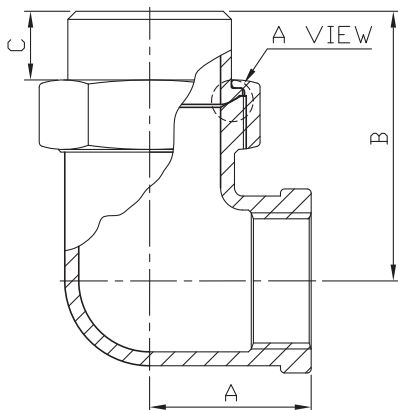

Union Elbow 90° BW/F

F48

Class
150

A VIEW

Flat union

Conical union

Conical union
with conical seat

1/8"~1/4" Hexagon
3/8"~1" Octagon
1-1/4"~2" Decagon

Standard Pattern

| SIZE | 1/8" | | 1/4" | | 3/8" | | 1/2" | | 3/4" | | 1" | | 1-1/4" | | 1-1/2" | | 2" | |
|------|------|------|------|------|------|------|------|------|------|------|------|------|--------|------|--------|------|------|------|
| | mm | in | mm | in | mm | in | mm | in | mm | in | mm | in | mm | in | mm | in | mm | in |
| A | 25.5 | 1 | 25.5 | 1 | 27 | 1.06 | 27.3 | 1.07 | 33.3 | 1.31 | 40 | 1.57 | 47 | 1.85 | 51.5 | 2.03 | 62 | 2.44 |
| B | 39.2 | 1.54 | 41.2 | 1.62 | 50 | 1.97 | 56.9 | 2.24 | 55 | 2.17 | 71.8 | 2.83 | 78 | 3.07 | 84.5 | 3.33 | 91.9 | 3.62 |
| C | 11 | 0.43 | 11.2 | 0.44 | 11.5 | 0.45 | 12.5 | 0.49 | 16 | 0.63 | 16 | 0.63 | 16.5 | 0.65 | 17.5 | 0.69 | 17.7 | 0.7 |