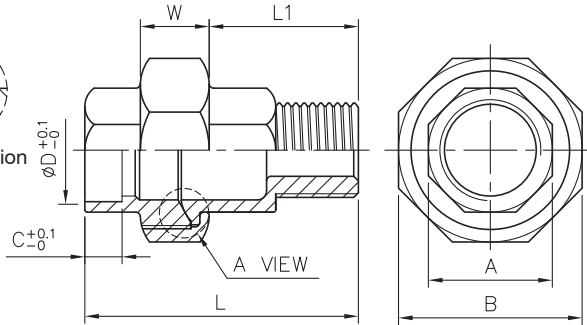

Union SW/M

F50

Class 150

A VIEW

Flat union Conical union

Conical union with conical seat

1/8"~1/4" Hexagon
3/8"~1" Octagon
1-1/4"~4" Decagon

Standard Pattern

SIZE	1/8"		1/4"		3/8"		1/2"		3/4"		1"		1-1/4"		1-1/2"		2"		2-1/2"		3"		4"	
	mm	in	mm	in	mm	in	mm	in	mm	in	mm	in	mm	in	mm	in	mm	in	mm	in	mm	in	mm	in
L	46	1.81	46	1.81	48	1.89	52.8	2.08	58.5	2.3	66.5	2.62	73.5	2.89	74.5	2.93	80.5	3.17	97	3.82	119	4.69	115.5	4.55
L1	22.4	0.88	22.7	0.89	21.5	0.85	26	1.02	28.6	1.13	32.2	1.27	35	1.38	35	1.38	39	1.54	49.5	1.95	58.5	2.3	50	1.97
A	17.2	0.68	17.2	0.68	20.3	0.8	26	1.02	30.6	1.2	38	1.5	47.3	1.86	53	2.09	66	2.6	83	3.27	96	3.78	122	4.8
B	28	1.1	28	1.1	34	1.34	39.2	1.54	46	1.81	55	2.17	63.2	2.49	71	2.8	85	3.35	105.5	4.15	123.7	4.87	153.5	6.04
W	12.2	0.48	12.2	0.48	15	0.59	15	0.59	15	0.59	17	0.67	20	0.79	20	0.79	20.8	0.82	24	0.94	28	1.1	33	1.3
C	8.1	0.32	9	0.35	9	0.35	9.2	0.36	9.4	0.37	12.2	0.48	13	0.51	13	0.51	15	0.59	19.5	0.77	23	0.91	19.5	0.77
D	11	0.43	14.3	0.56	17.7	0.7	22	0.87	27.5	1.08	34	1.34	43.3	1.7	49	1.93	61	2.4	74	2.91	90	3.54	115.5	4.55