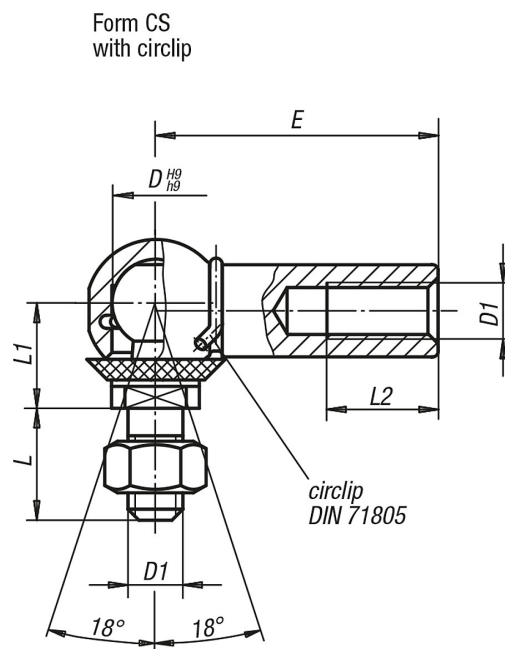

Item description/product images

Description

Material:

Stainless steel 1.4305.

Neoprene seal.

Version:

Bright.

Note:

Protected against dust, dirt, water spray, vapours. For use in temperature range from -30 °C to + 110 °C.

Seal, included.

On request:

Stainless steel 1.4404

Drawings

Overview of items

| Order No. | D | D1 | L | L1 | L2 | E |
|-----------|----|-----|------|----|------|----|
| 50-46-1 | 8 | M5 | 10,2 | 9 | 10,2 | 22 |
| 50-46-2 | 10 | M6 | 12,5 | 11 | 11,5 | 25 |
| 50-46-3 | 13 | M8 | 16,5 | 13 | 14 | 30 |
| 50-46-4 | 16 | M10 | 20 | 16 | 15,5 | 35 |
| 50-46-5 | 16 | M12 | 20 | 16 | 15,5 | 35 |