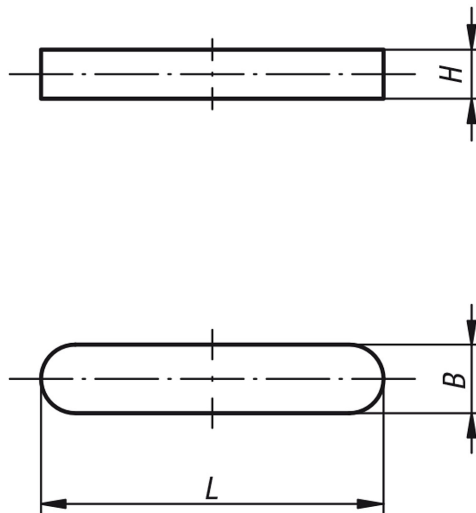

Item description/product images

Description

Material:
 Stainless steel 1.4401.

Version:
 Bright.

Drawings

Overview of items

Order No.	B	L	H
80-109-1	5	12	5
80-109-2	5	20	5
80-109-3	5	25	5
80-109-4	5	30	5
80-109-5	6	16	6
80-109-6	6	25	6
80-109-7	6	32	6
80-109-8	6	40	6
80-109-9	8	20	7
80-109-10	8	32	7
80-109-11	8	40	7
80-109-12	10	25	8
80-109-13	10	32	8
80-109-14	10	40	8
80-109-15	12	32	8
80-109-16	12	40	8
80-109-17	12	50	8