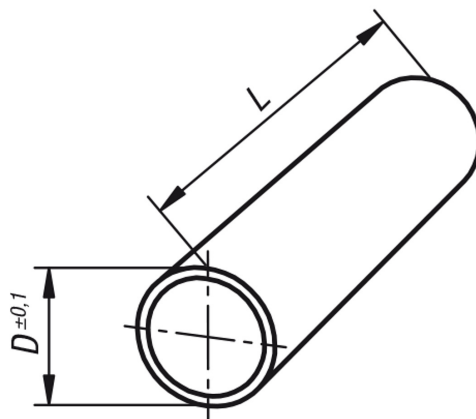

Item description/product images

Description

Material:

Stainless steel 1.4301.

Version:

OD ground.

Note:

Can be used with weak aggressive alkali.

Tolerance ± 0.1 .**On request:**

Other tube lengths.

Drawings

Overview of items

Order No.	Version	D	L
90-105-1	stainless steel tube, ground	12 x 1,5	1.000
90-105-2	stainless steel tube, ground	12 x 1,5	2.000
90-105-3	stainless steel tube, ground	12 x 1,5	3.000
90-106-1	stainless steel tube, ground	14 x 1,5	1.000
90-106-2	stainless steel tube, ground	14 x 1,5	2.000
90-106-3	stainless steel tube, ground	14 x 1,5	3.000
90-107-1	stainless steel tube, ground	16 x 1,5	1.000
90-107-2	stainless steel tube, ground	16 x 1,5	2.000
90-107-3	stainless steel tube, ground	16 x 1,5	3.000
90-108-1	stainless steel tube, ground	18 x 1,5	1.000
90-108-2	stainless steel tube, ground	18 x 1,5	2.000
90-108-3	stainless steel tube, ground	18 x 1,5	3.000