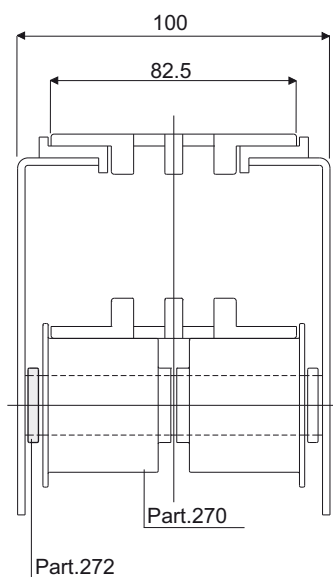

## Spacer for rollers for chain return Part. 275

Example of application

Df Bore for pin of (mm)	Code
12	275 / 82056
16	275 / 82057
18	275 / 82058
20	275 / 82059

**MATERIALS:** Spacer made of polyamide black colour.

**FEATURES:** To be assembled in the chain return.

**BOX QUANTITY:** 96 pieces.

**ON REQUEST:**

- Spacers: Special bores, other colours.
- Box Quantity: According to your request.

## Spacer for rollers for chain return Part. 272

Example of application

Df Bore for pin of (mm)	Code
15	272 / 82046
20	272 / 82047

**MATERIALS:** Spacer made of polyamide black colour.

**FEATURES:** To be assembled in the chain return.