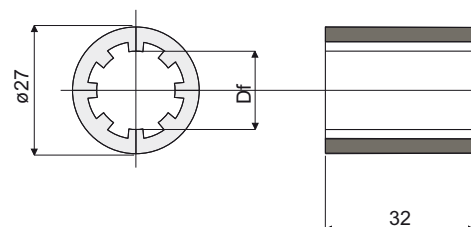

## Spacer for rollers for chain return Part. 275

Example of application

Df Bore for pin of (mm)	Code
12	275 / 82056
16	275 / 82057
18	275 / 82058
20	275 / 82059

**MATERIALS:** Spacer made of polyamide black colour.

**FEATURES:** To be assembled in the chain return.

**BOX QUANTITY:** 96 pieces.

**ON REQUEST:**

- Spacers: Special bores, other colours.
- Box Quantity: According to your request.