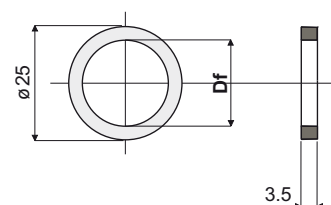

Spacer for rollers for chain return Part. 272

Example of application

Df Bore for pin of (mm)	Code
15	272 / 82046
20	272 / 82047

MATERIALS: Spacer made of polyamide black colour.

FEATURES: To be assembled in the chain return.

BOX QUANTITY: 96 pieces.

ON REQUEST:

- Spacers: Special bores, other colours.
- Box Quantity: According to your request.