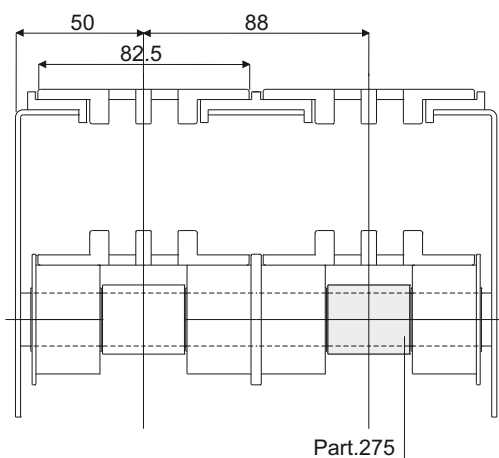

## Spacer for rollers for chain return Part. 275

Example of application

Df Bore for pin of (mm)	Code
12	275 / 82056
16	275 / 82057
18	275 / 82058
20	275 / 82059

**MATERIALS:** Spacer made of polyamide black colour.

**FEATURES:** To be assembled in the chain return.

**BOX QUANTITY:** 96 pieces.

**ON REQUEST:**

- Spacers: Special bores, other colours.
- Box Quantity: According to your request.

## Spacer for rollers for chain return Part. 272

Example of application

Df Bore for pin of (mm)	Code
15	272 / 82046
20	272 / 82047

**MATERIALS:** Spacer made of polyamide black colour.

**FEATURES:** To be assembled in the chain return.