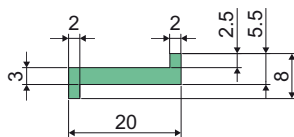

Chain guides and accessories

Part. 367 Extruded chain guide profiles supplied in coils of 50 Mt.

Code
367 / 83723

Materials: Extruded UHMWPE green colour.

Standard Packing: This item is sold in Mt. - min. 50 Mt.

On request:

- Guide profiles: Different colours and lengths.

Part. 368 Extruded chain guide profiles supplied in coils of 50 Mt.

Code
368 / 83724

Materials: Extruded UHMWPE green colour.

Standard Packing: This item is sold in Mt. - min. 50 Mt.

On request:

- Guide profiles: Different colours and lengths.

Part. 369 Extruded chain guide profiles supplied in coils of 50 Mt.

Code
369 / 83725

Materials: Extruded UHMWPE white colour.

Standard Packing: This item is sold in Mt. - min. 50 Mt.