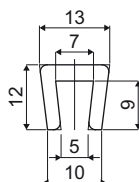

Chain guides and accessories

Part. 367 Extruded chain guide profiles supplied in coils of 50 Mt.

Code
367 / 83723

Materials: Extruded UHMWPE green colour.

Standard Packing: This item is sold in Mt. - min. 50 Mt.

On request:

- Guide profiles: Different colours and lengths.

Part. 368 Extruded chain guide profiles supplied in coils of 50 Mt.

Code
368 / 83724

Materials: Extruded UHMWPE green colour.

Standard Packing: This item is sold in Mt. - min. 50 Mt.

On request:

- Guide profiles: Different colours and lengths.

Part. 369 Extruded chain guide profiles supplied in coils of 50 Mt.

Code
369 / 83725

Materials: Extruded UHMWPE white colour.

Standard Packing: This item is sold in Mt. - min. 50 Mt.