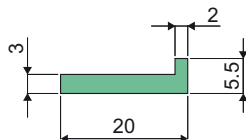

Chain guides and accessories

Part. 367 Extruded chain guide profiles supplied in coils of 50 Mt.

Code
367 / 83723

Materials: Extruded UHMWPE green colour.

Standard Packing: This item is sold in Mt. - min. 50 Mt.

On request:

- Guide profiles: Different colours and lengths.

Part. 368 Extruded chain guide profiles supplied in coils of 50 Mt.

Code
368 / 83724

Materials: Extruded UHMWPE green colour.

Standard Packing: This item is sold in Mt. - min. 50 Mt.

On request:

- Guide profiles: Different colours and lengths.

Part. 369 Extruded chain guide profiles supplied in coils of 50 Mt.

Code
369 / 83725

Materials: Extruded UHMWPE white colour.

Standard Packing: This item is sold in Mt. - min. 50 Mt.