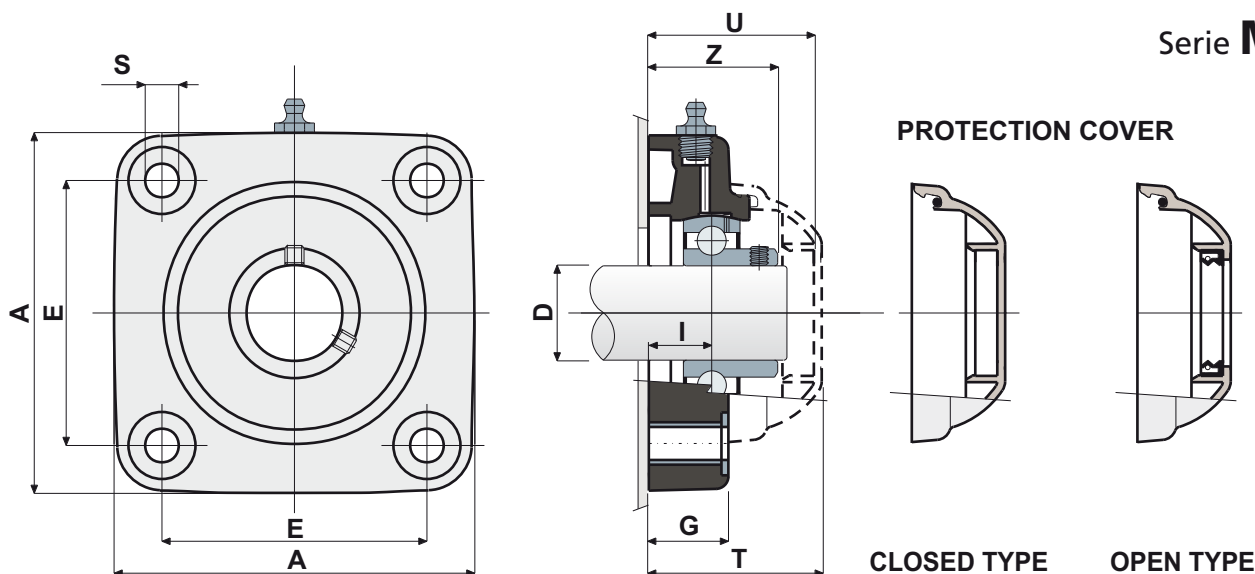

NOTE: The only difference from UCF/C series is lack of back gasket and protection cover, which can be ordered separately as accessories.

Support dimensions respect ISO 3228 set of rules.

Maximum shaft alignment error 2,5°

For further information please contact our technical office or sales department.

Square flanged bearing supports

Technical data

Serie **UCF**
Serie **MUCF**

CHROME STEEL BEARING																
D	SERIE	Support CODES		DIMENSIONS (mm)								Bearing load (N)		Bearing support load	COVER CODES	
		Black colour	White colour	E	A	S	G	I	Z	U	T	C	C0	(N)	Closed type	Open type
20	UCF 204	80258	84628	63,5	90	10,5	19	15,5	33,5	44	46,5	12800	6600	16500	80254	80255
25	UCF 205	80054	84629	70	99	10,5	22	17	36	47	49	14000	7800	17000	80075	80076
30	UCF 206	80010	84630	83	113	10,5	26	20	41	54	56	19500	11300	17500	80011	80053
30	MUCF 206	84043	84631	83	113	10,5	26	20	41	65	68	19500	11300	17500	80256	80494
35	UCF 207	80055	84632	92	122	10,5	26	20	45	57	59	25500	15300	18000	80077	80078
35	MUCF 207	82652	84633	83	113	10,5	26	19,5	45	65	68	25500	15300	18000	80256	80495
40	UCF 208	80259	84634	102	133	10,5	26	19,5	48,5	65	68	32500	19800	18000	80256	80257
40	MUCF 208	80712	84635	83	113	10,5	26	19,5	48,5	65	68	32500	19800	18000	80256	80257

VERSIONS WITH MEASURES IN INCHES

CHROME STEEL BEARING																
D	SERIE	Support CODES		DIMENSIONS (mm)								Bearing load (N)		Bearing support load	COVER CODES	
		Black colour	White colour	E	A	S	G	I	Z	U	T	C	C0	(N)	Closed type	Open type
1" (25,4)	UCF 205	84496	84887	70	99	10,5	22	17	36	47	49	14000	7800	17000	80075	80076
1 1/4" (31,75)	UCF 206	84497	84888	83	113	10,5	26	20	41	54	56	19500	11300	17500	80011	80053
1 1/4" (31,75)	MUCF 206	84498	-	83	113	10,5	26	20	41	65	68	19500	11300	17500	80256	80494