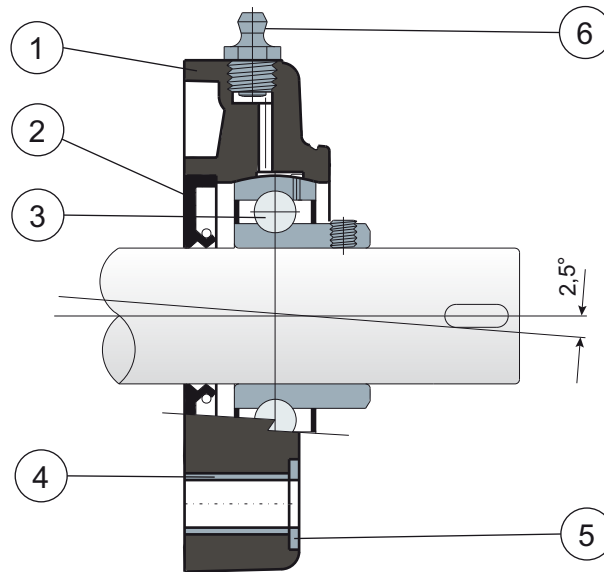

Square flanged bearing supports

Serie **UCF**
Serie **MUCF**

NEW

New product line with support body in PA white colour.

Without protection cover

- 1) Support body made out of black or white colour polyamide reinforced with glass fibers.
- 2) Chrome steel or stainless steel bearing AISI 440C.
- 3) Spacer for fixing reinforcement made out of stainless steel AISI 304.
- 4) UNI 6592 support washer made out of stainless steel AISI 304.
- 5) Greaser for relubrication made out of nickel-plated brass.

NOTE: The only difference from UCF/C series is lack of back gasket and protection cover, which can be ordered separately as accessories.

Support dimensions respect ISO 3228 set of rules.

Maximum shaft alignment error 2,5°

For further information please contact our technical office or sales department.

Square flanged bearing supports

Technical data

Serie **UCF**
Serie **MUCF**

CHROME STEEL BEARING																
D	SERIE	Support CODES		DIMENSIONS (mm)								Bearing load (N)		Bearing support load	COVER CODES	
		Black colour	White colour	E	A	S	G	I	Z	U	T	C	C0	(N)	Closed type	Open type
20	UCF 204	80258	84628	63,5	90	10,5	19	15,5	33,5	44	46,5	12800	6600	16500	80254	80255
25	UCF 205	80054	84629	70	99	10,5	22	17	36	47	49	14000	7800	17000	80075	80076
30	UCF 206	80010	84630	83	113	10,5	26	20	41	54	56	19500	11300	17500	80011	80053
30	MUCF 206	84043	84631	83	113	10,5	26	20	41	65	68	19500	11300	17500	80256	80494
35	UCF 207	80055	84632	92	122	10,5	26	20	45	57	59	25500	15300	18000	80077	80078
35	MUCF 207	82652	84633	83	113	10,5	26	19,5	45	65	68	25500	15300	18000	80256	80495
40	UCF 208	80259	84634	102	133	10,5	26	19,5	48,5	65	68	32500	19800	18000	80256	80257
40	MUCF 208	80712	84635	83	113	10,5	26	19,5	48,5	65	68	32500	19800	18000	80256	80257