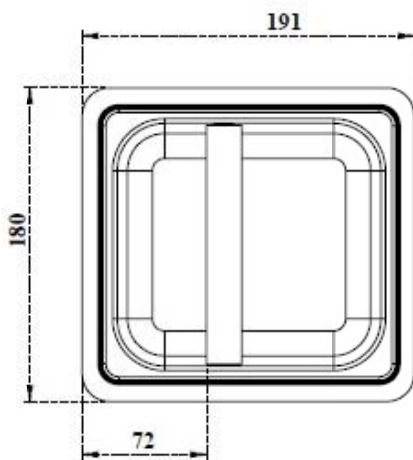

Height

131mm

Length

180 mm

Width

191 mm

Product Specification subject to change without notice
Any act of copying distributing or disclosing of the datasheet
Will be liable against policy rights of Pacific Merchants

Coffee Equipments PART # C333

Line Drawing

** Dimensions are in mm.

Product Specification subject to change without notice
Any act of copying distributing or disclosing of the datasheet
Will be liable against policy rights of Pacific Merchants