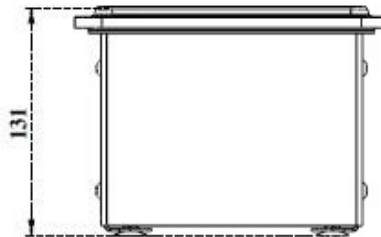

Height

131mm

Length

180 mm

Width

191 mm

Product Specification subject to change without notice
Any act of copying distributing or disclosing of the datasheet
Will be liable against policy rights of Pacific Merchants

Coffee Equipments PART # C333

Line Drawing

** Dimensions are in mm.

Product Specification subject to change without notice
Any act of copying distributing or disclosing of the datasheet
Will be liable against policy rights of Pacific Merchants