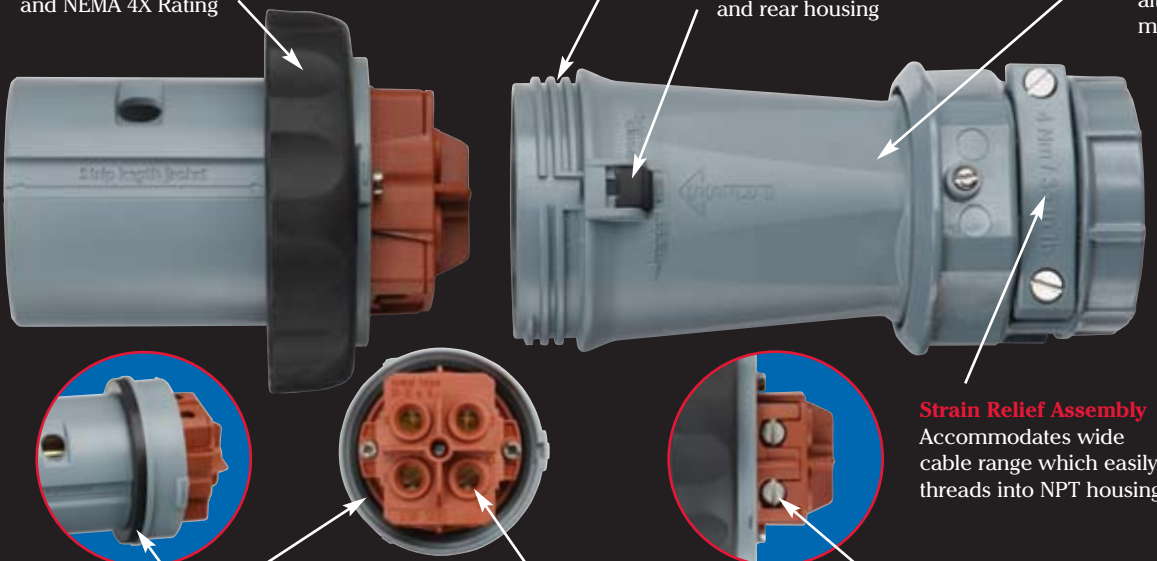

Sure-grip Rubberized Locking Ring

Provides high impact protection and NEMA 4X Rating

Coarse Rugged Threading

Facilitates quick assembly

Screwless Locking Tab

To secure assembly of front and rear housing

Rugged Housing

Offers outstanding insulation for user safety. Innovative design and engineered materials provide a durable alternative to traditional metal products.

Strain Relief Assembly

Accommodates wide cable range which easily threads into NPT housing

Molded Gaskets

Permanently molded to the housing for watertight seal. Unique design assures gaskets will never be lost or misaligned.

Ready to Wire Terminals

Provided with backed out terminal screws and large wire chamber to speed installation