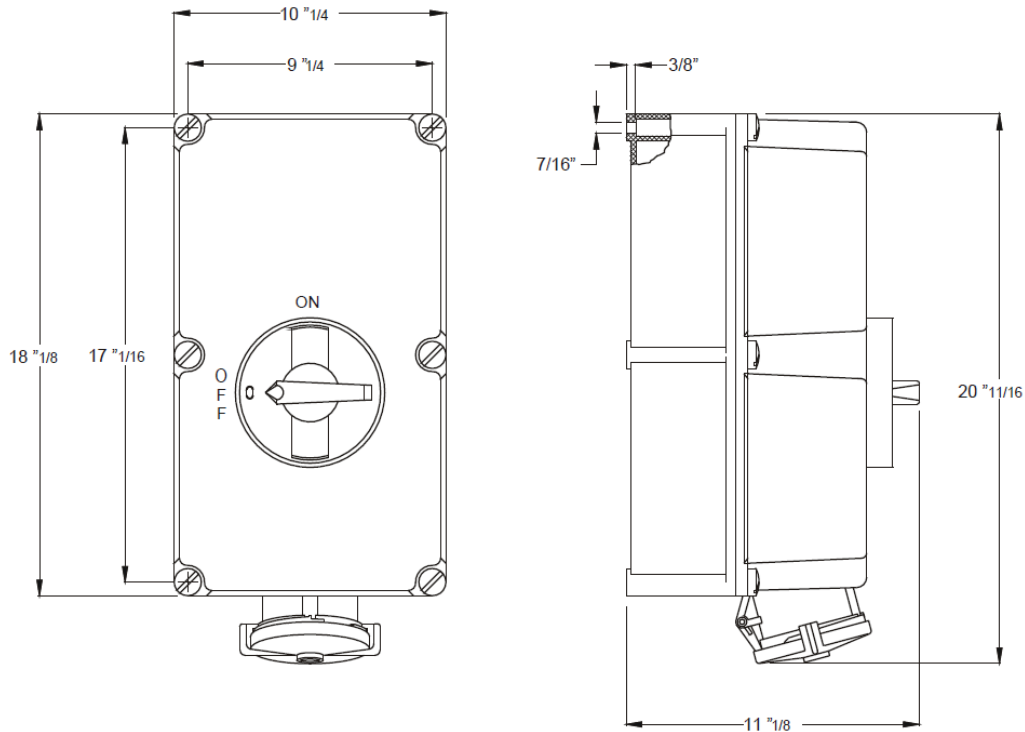

MENNEKES
Electrical Products
277 Fairfield Road
Fairfield, NJ 07004
800-882-7584
www.MENNEKES.com

RECEPTACLE, SWITCHED AND INTERLOCKED

Part No.	ME 5100MI5
Description:	100 Amp 3phase-Y 5W 347/600Vac Switched and Interlocked Receptacle. 50hp@347/600Vac
Construction:	NEMA 4X; 12
Approvals:	 us to UL Standard 508 and CSA C22.2 No.14-10 IEC 60309-1; IEC 60309-2

IEC COLOR CODE: Black

GROUND SOCKET: 5 Hour Position Mates with Male in 7 Hour Position.

Dimensions in Inches Unless Otherwise Stated.

Drawing Not to Scale