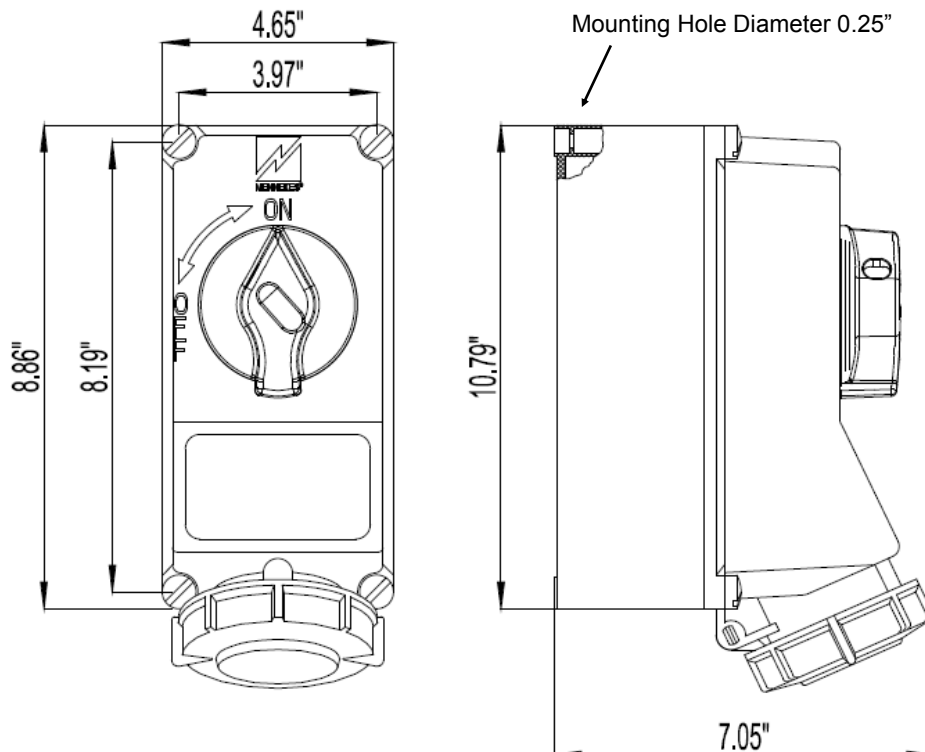

MENNEKES
Electrical Products
277 Fairfield Road
Fairfield, NJ 07004
800-882-7584
www.MENNEKES.com

RECEPTACLE, SWITCHED AND INTERLOCKED

Part No.	ME 530MI9
Description:	30 Amp 3ØY 5W 120/208Vac Switched and Interlocked Receptacle 7.5hp@120/208Vac.
Construction:	NEMA 4X; 12
Approvals:	 us to UL Standard 508 and CSA C22.2 No.14-10 IEC 60309-1; IEC 60309-2

IEC COLOR CODE: Blue

GROUND SOCKET: 9 Hour Position Mates with Male in 3 Hour Position.

Drawing Not to Scale