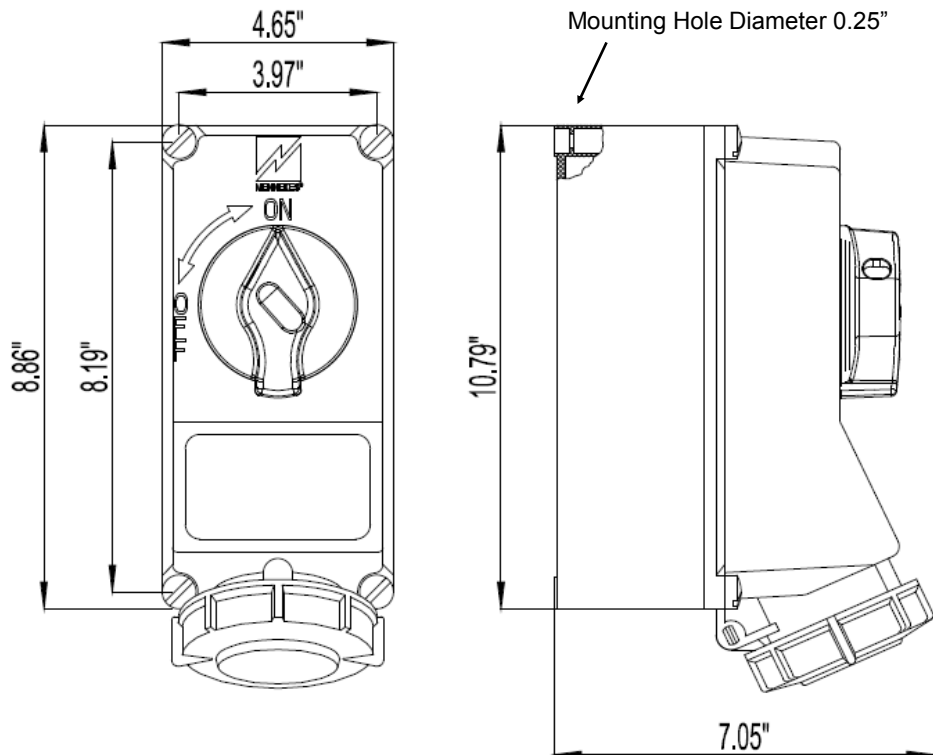

MENNEKES
Electrical Products
277 Fairfield Road
Fairfield, NJ 07004
800-882-7584
www.MENNEKES.com

RECEPTACLE, SWITCHED AND INTERLOCKED

Part No.	ME 530MI5
Description:	30 Amp 3ØY 5W 347/600Vac Switched and Interlocked Receptacle 20hp@347/600Vac.
Construction:	NEMA 4X; 12
Approvals:	 us to UL Standard 508 and CSA C22.2 No.14-10 IEC 60309-1; IEC 60309-2

IEC COLOR CODE: Black

GROUND SOCKET: 5 Hour Position Mates with Male in 7 Hour Position.

Drawing Not to Scale