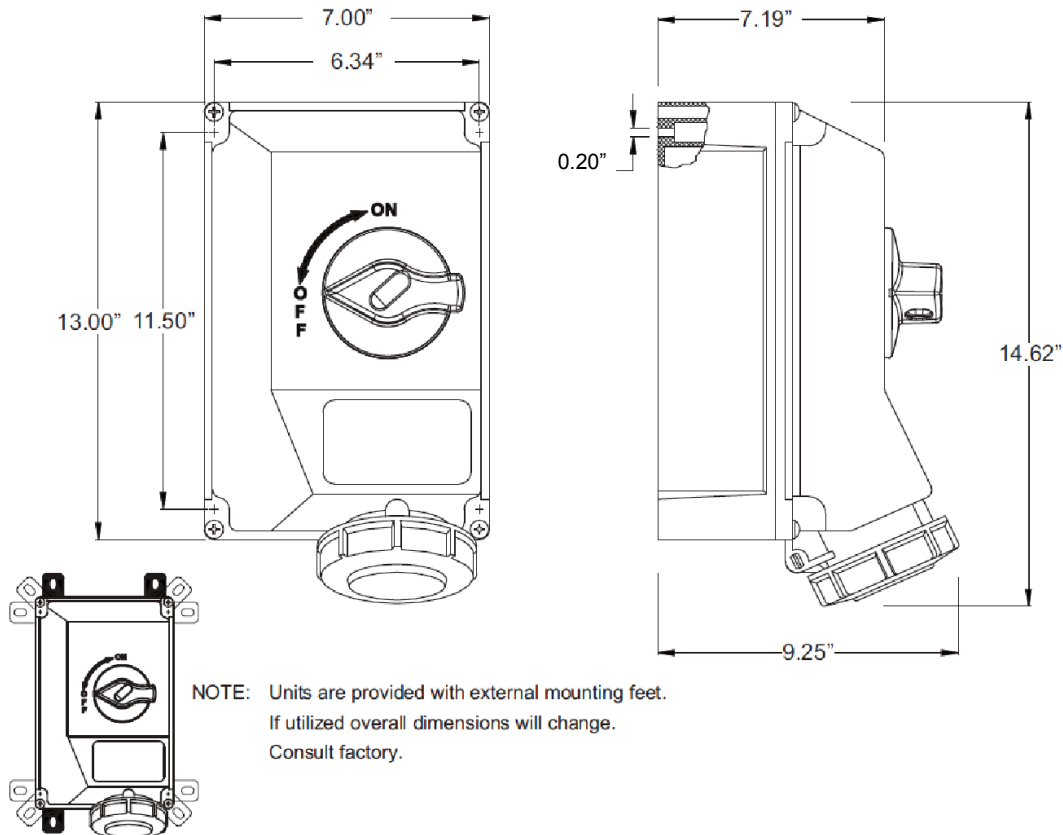

MENNEKES
Electrical Products
277 Fairfield Road
Fairfield, NJ 07004
800-882-7584
www.MENNEKES.com

RECEPTACLE, SWITCHED AND INTERLOCKED

Part No.	ME 460MI12
Description:	60 Amp 1Ø 4W 125/250Vac Switched and Interlocked Receptacle 3hp@125Vac; 10hp@250Vac.
Construction:	NEMA 4X; 12
Approvals:	 us to UL Standard 508 and CSA C22.2 No.14-10 IEC 60309-1; IEC 60309-2

IEC COLOR CODE: Orange**GROUND SOCKET:** 12 Hour Position Mates with Male in 12 Hour Position.

Drawing Not to Scale