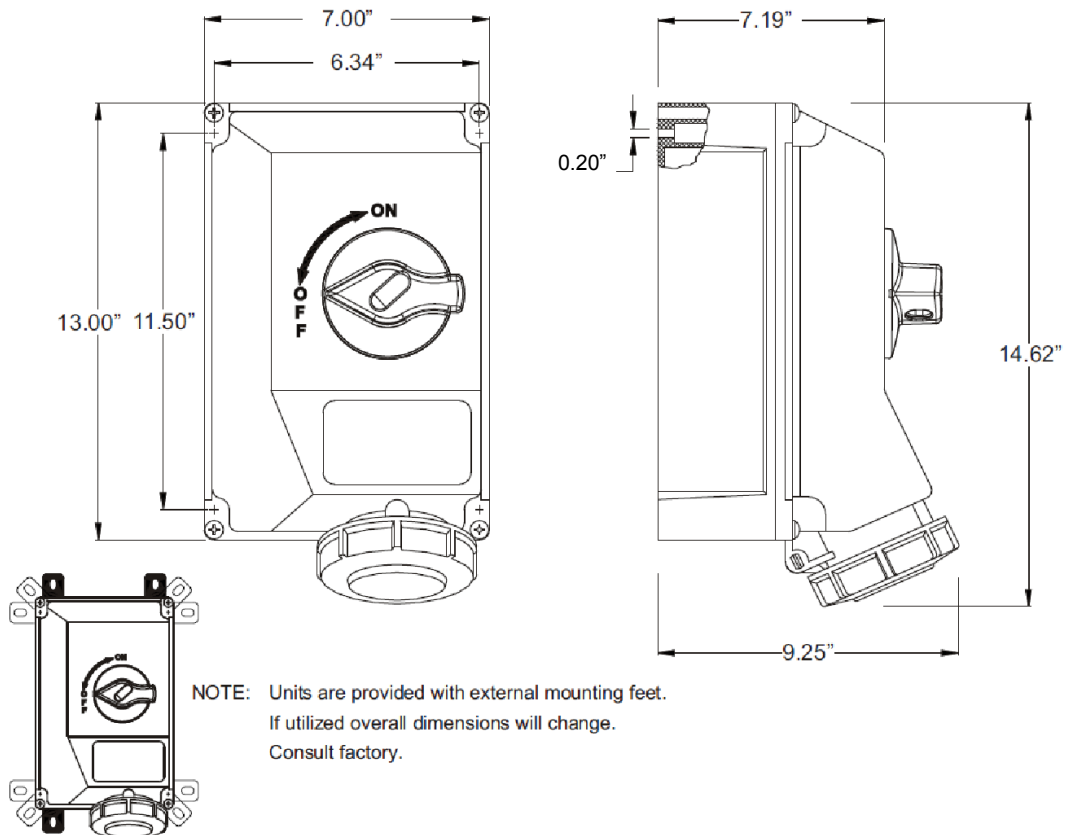

MENNEKES
Electrical Products
277 Fairfield Road
Fairfield, NJ 07004
800-882-7584
www.MENNEKES.com

RECEPTACLE, SWITCHED AND INTERLOCKED

Part No.	ME 460MI9
Description:	60 Amp 3Ø 4W 250Vac Switched and Interlocked Receptacle 20hp@250Vac.
Construction:	NEMA 4X; 12
Approvals:	 us to UL Standard 508 and CSA C22.2 No.14-10 IEC 60309-1; IEC 60309-2

IEC COLOR CODE: Blue**GROUND SOCKET:** 9 Hour Position Mates with Male in 3 Hour Position.

Drawing Not to Scale