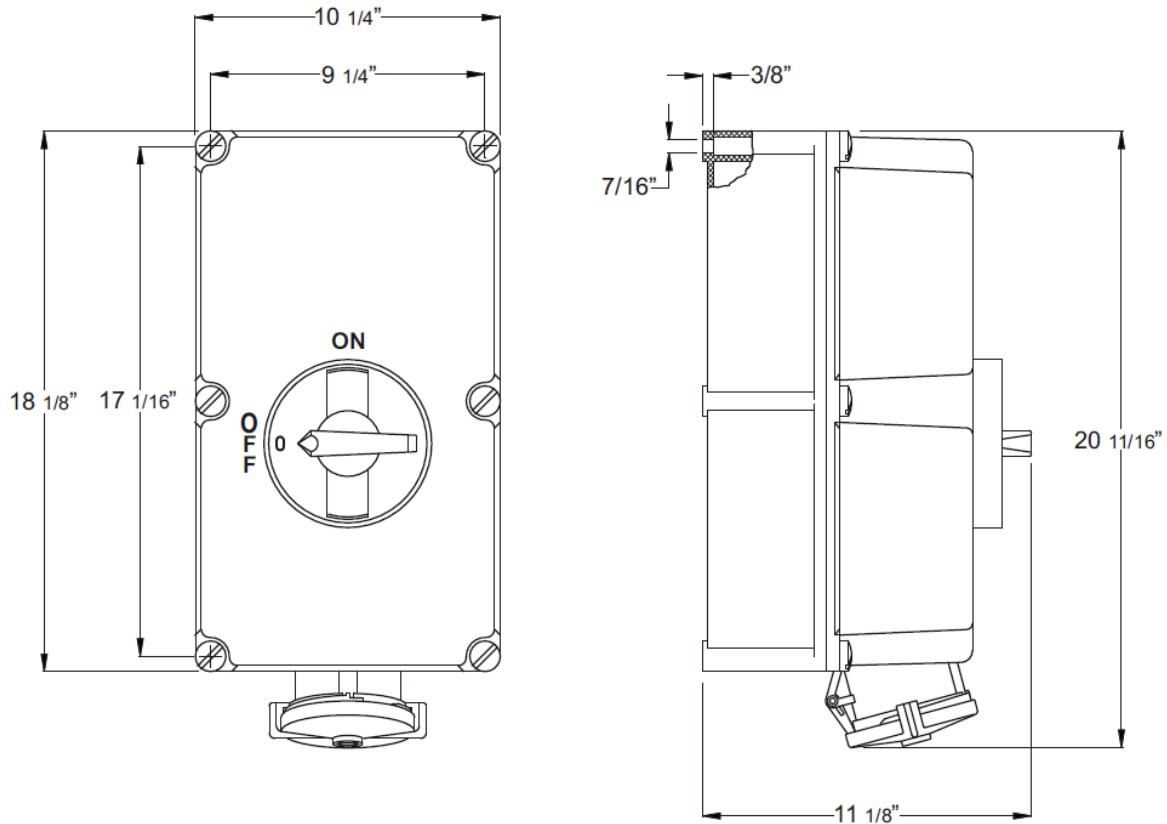

MENNEKES
Electrical Products
277 Fairfield Road
Fairfield, NJ 07004
800-882-7584
www.MENNEKES.com

RECEPTACLE, SWITCHED AND INTERLOCKED

Part No.	ME 4100MI7
Description:	100 Amp 3Ø 4W 480Vac Switched and Interlocked Receptacle. 50hp@480Vac.
Construction:	NEMA 4X; 12
Approvals:	 us to UL Standard 508 and CSA C22.2 No.14-10 IEC 60309-1; IEC 60309-2

IEC COLOR CODE: Red**GROUND SOCKET:** 7 Hour Position Mates with Male in 5 Hour Position.

Drawing Not to Scale