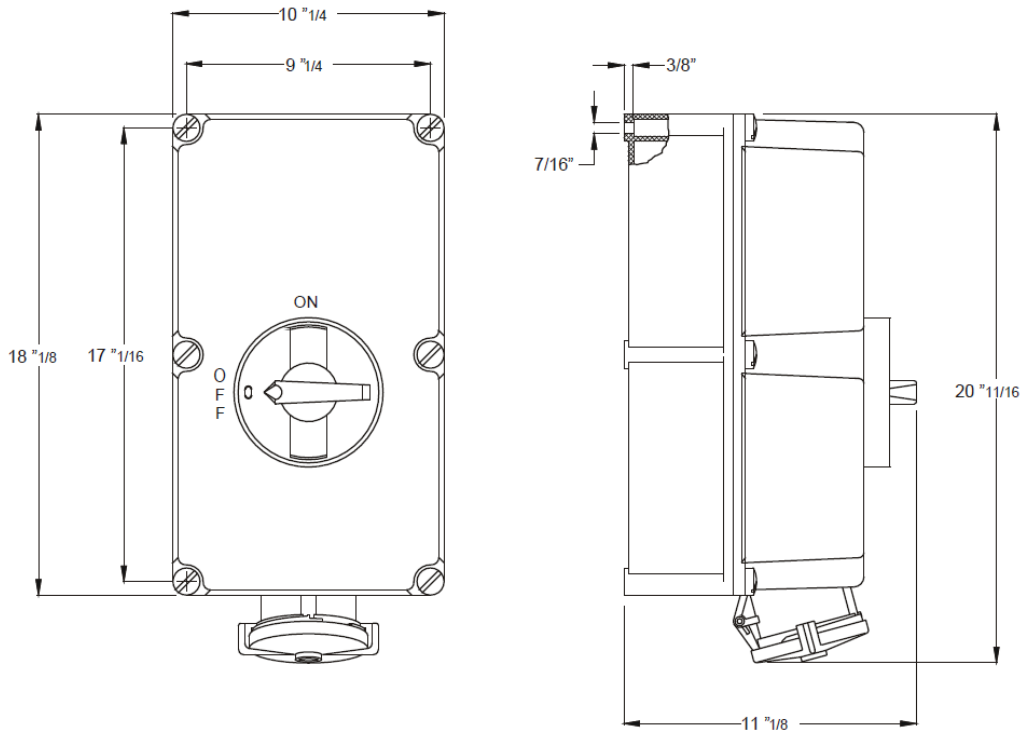

MENNEKES
Electrical Products
277 Fairfield Road
Fairfield, NJ 07004
800-882-7584
www.MENNEKES.com

RECEPTACLE, SWITCHED AND INTERLOCKED

Part No.	ME 3100MI7
Description:	100 Amp 1 phase 3W 480Vac Switched and Interlocked Receptacle. 30hp@480Vac.
Construction:	NEMA 4X; 12
Approvals:	 us to UL Standard 508 and CSA C22.2 No.14-10 IEC 60309-1; IEC 60309-2

IEC COLOR CODE: Red**GROUND SOCKET:** 7 Hour Position Mates with Male in 5 Hour Position.

Dimensions in Inches Unless Otherwise Stated.

Drawing Not to Scale