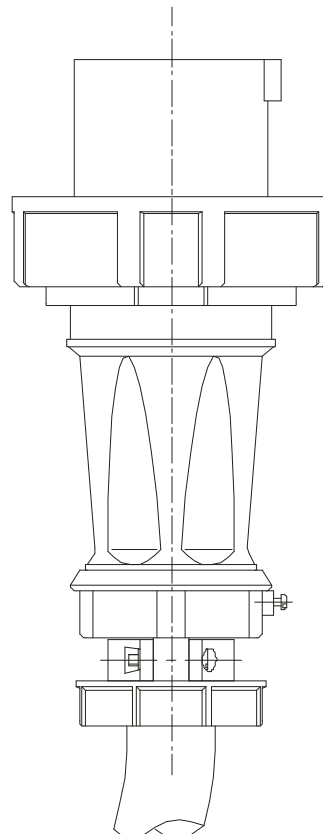

MENNEKES  
Electrical Products  
277 Fairfield Road  
Fairfield, NJ 07004  
800-882-7584  
www.MENNEKES.com

---

---

**PLUG, IN-LINE**

---

---

**Part No.** ME 3100P6W  
**Description:** 100 Amp 250Vac 2 Pole, 3 Wire Plug  
**Construction:** Watertight IEC IP 67  
**Approvals:**  us to UL Standards 1682; 1686 and  
CSA C22.2 No. 182.1  
IEC 60309-1; IEC 60309-2

---

**IEC COLOR CODE:** Blue

**GROUND SOCKET:** 6 Hour Position Mates with Female in 6 Hour Position.

---

Front View of Plug

Wire Range: 1/0 - #3 AWG  
Cord Range: .98" - 1.97"  
Threaded Cable Entry: 2" NPT

Drawing Not to Scale