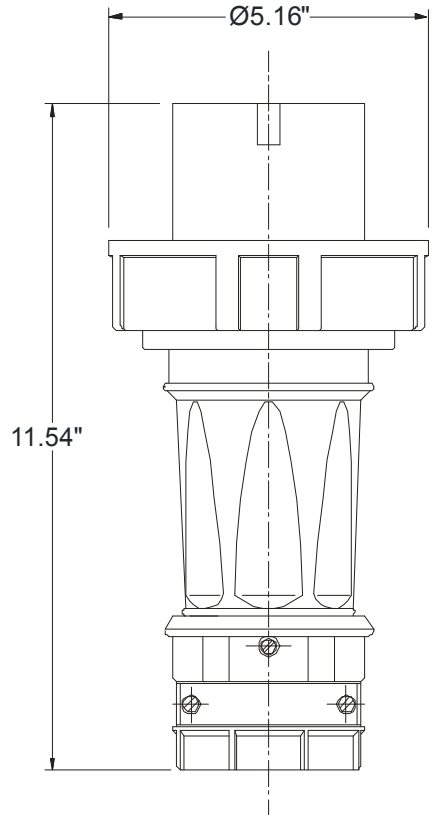

MENNEKES  
Electrical Products  
277 Fairfield Road  
Fairfield, NJ 07004  
800-882-7584  
www.MENNEKES.com

---

---

**PLUG, IN-LINE**

---

---

**Part No.** ME 3100P6W  
**Description:** 100 Amp 250Vac 2 Pole, 3 Wire Plug  
**Construction:** Watertight IEC IP 67  
**Approvals:**  us to UL Standards 1682; 1686 and  
CSA C22.2 No. 182.1  
IEC 60309-1; IEC 60309-2

---

**IEC COLOR CODE:** Blue

**GROUND SOCKET:** 6 Hour Position Mates with Female in 6 Hour Position.

---

Front View of Plug

Wire Range: 1/0 - #3 AWG  
Cord Range: .98" - 1.97"  
Threaded Cable Entry: 2" NPT

Drawing Not to Scale