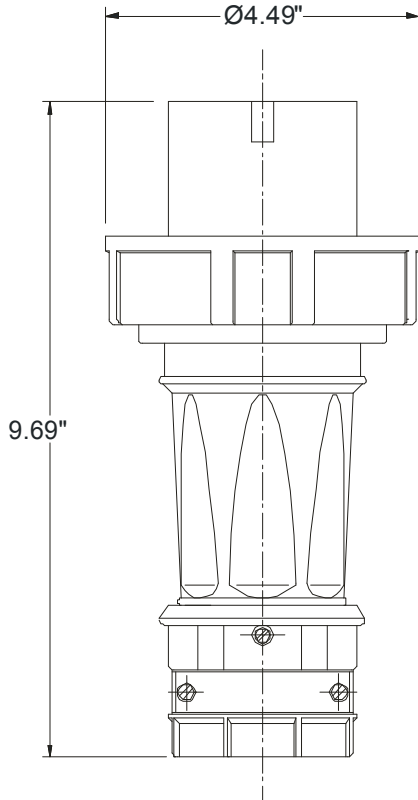

MENNEKES
Electrical Products
277 Fairfield Road
Fairfield, NJ 07004
800-882-7584
www.MENNEKES.com

PLUG, IN-LINE

Part No. ME 560P5W
Description: 60 Amp 3ØY 347/600Vac 4 Pole, 5 Wire Plug
Construction: Watertight IEC IP 67
Approvals:  us to UL Standards 1682; 1686 and
CSA C22.2 No. 182.1
IEC 60309-1; IEC 60309-2

IEC COLOR CODE: Black

GROUND SOCKET: 7 Hour Position Mates with Female in 5 Hour Position.

Front View of Plug

Wire Range: #4 - #8 AWG
Cord Range: .57" - 1.42"
Threaded Cable Entry: 1 1/2" NPT

Drawing Not to Scale