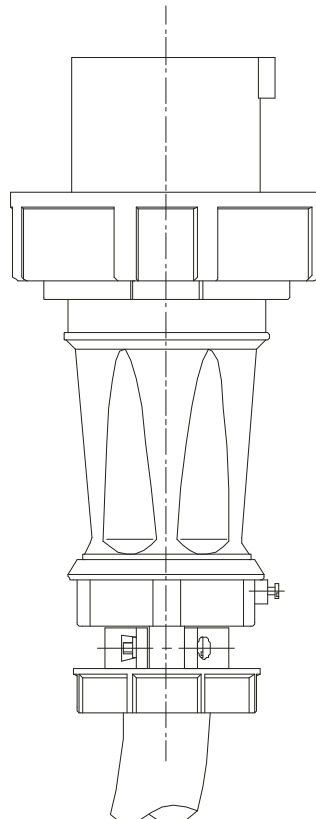

MENNEKES
Electrical Products
277 Fairfield Road
Fairfield, NJ 07004
800-882-7584
www.MENNEKES.com

PLUG, IN-LINE

Part No. ME 560P5W
Description: 60 Amp 3ØY 347/600Vac 4 Pole, 5 Wire Plug
Construction: Watertight IEC IP 67
Approvals:  us to UL Standards 1682; 1686 and
CSA C22.2 No. 182.1
IEC 60309-1; IEC 60309-2

IEC COLOR CODE: Black

GROUND SOCKET: 7 Hour Position Mates with Female in 5 Hour Position.

Front View of Plug

Wire Range: #4 - #8 AWG
Cord Range: .57" - 1.42"
Threaded Cable Entry: 1 1/2" NPT

Drawing Not to Scale