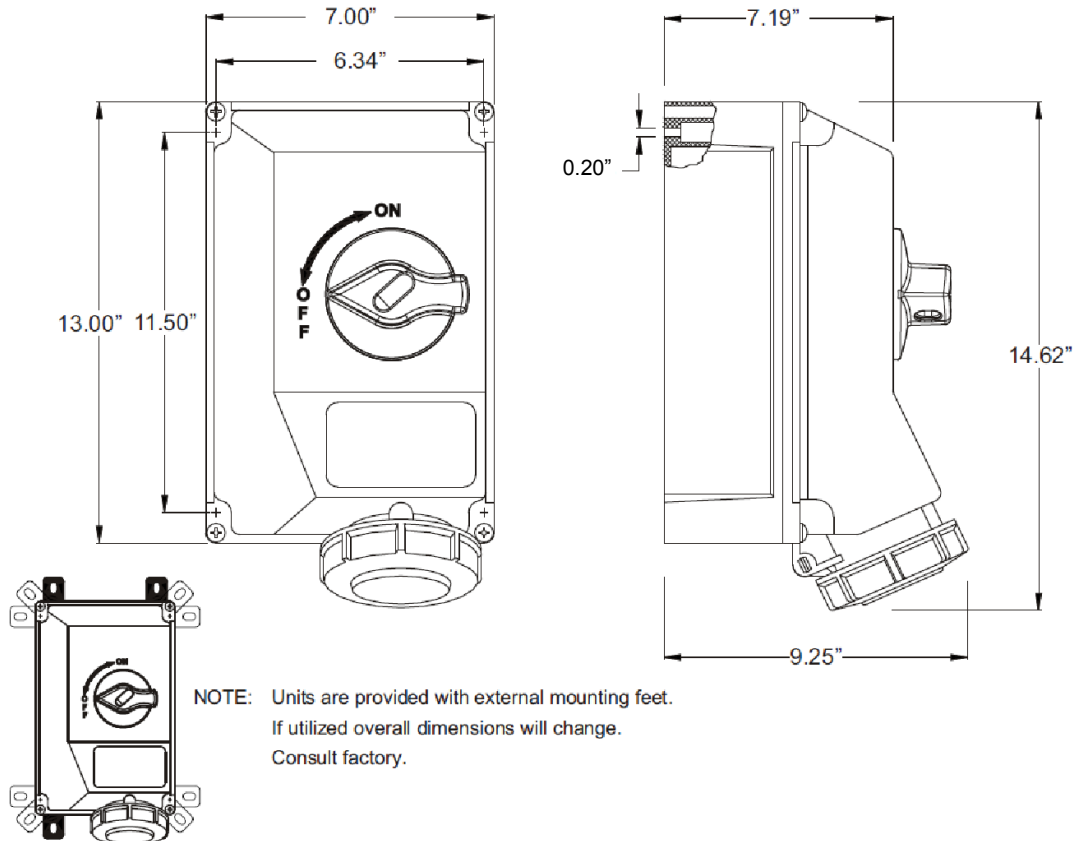

MENNEKES
Electrical Products
277 Fairfield Road
Fairfield, NJ 07004
800-882-7584
www.MENNEKES.com

RECEPTACLE, SWITCHED AND INTERLOCKED

Part No.	ME 560MI5
Description:	60 Amp 3ØY 5W 347/600Vac Switched and Interlocked Receptacle 50hp@347/600Vac.
Construction:	NEMA 4X; 12
Approvals:	 us to UL Standard 508 and CSA C22.2 No.14-10 IEC 60309-1; IEC 60309-2

IEC COLOR CODE: Black**GROUND SOCKET:** 5 Hour Position Mates with Male in 7 Hour Position.

Drawing Not to Scale