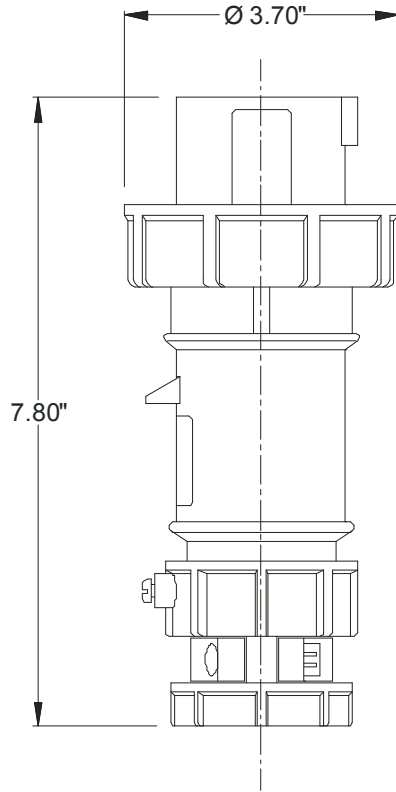

MENNEKES  
Electrical Products  
277 Fairfield Road  
Fairfield, NJ 07004  
800-882-7584  
www.MENNEKES.com

---

---

**PLUG, IN-LINE**

---

---

<b>Part No.</b>	ME 430P5W
<b>Description:</b>	30 Amp 3Ø 600Vac 3 Pole, 4 Wire Plug
<b>Construction:</b>	Watertight IEC IP 67
<b>Approvals:</b>	 us to UL Standards 1682; 1686 and CSA C22.2 No. 182.1 IEC 60309-1; IEC 60309-2

---

**IEC COLOR CODE:** Black

**GROUND SOCKET:** 7 Hour Position Mates with Female in 5 Hour Position.

---

Front View of Plug

Wire Range: #8 - #12 AWG  
Cord Range: .43" - .94"  
Threaded Cable Entry: 1" NPT

Drawing Not to Scale