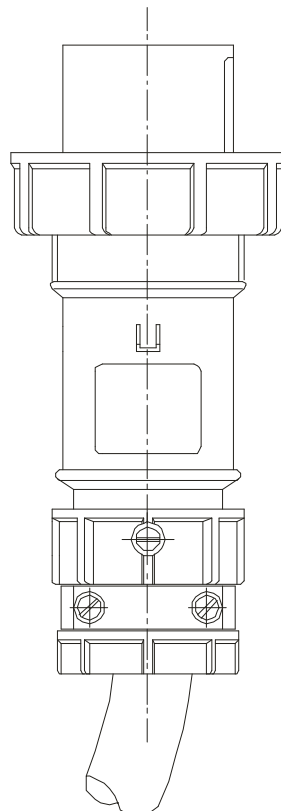

MENNEKES  
Electrical Products  
277 Fairfield Road  
Fairfield, NJ 07004  
800-882-7584  
www.MENNEKES.com

---

---

**PLUG, IN-LINE**

---

---

<b>Part No.</b>	ME 430P5W
<b>Description:</b>	30 Amp 3Ø 600Vac 3 Pole, 4 Wire Plug
<b>Construction:</b>	Watertight IEC IP 67
<b>Approvals:</b>	 us to UL Standards 1682; 1686 and CSA C22.2 No. 182.1 IEC 60309-1; IEC 60309-2

---

**IEC COLOR CODE:** Black

**GROUND SOCKET:** 7 Hour Position Mates with Female in 5 Hour Position.

---

Front View of Plug

Wire Range: #8 - #12 AWG  
Cord Range: .43" - .94"  
Threaded Cable Entry: 1" NPT

Drawing Not to Scale