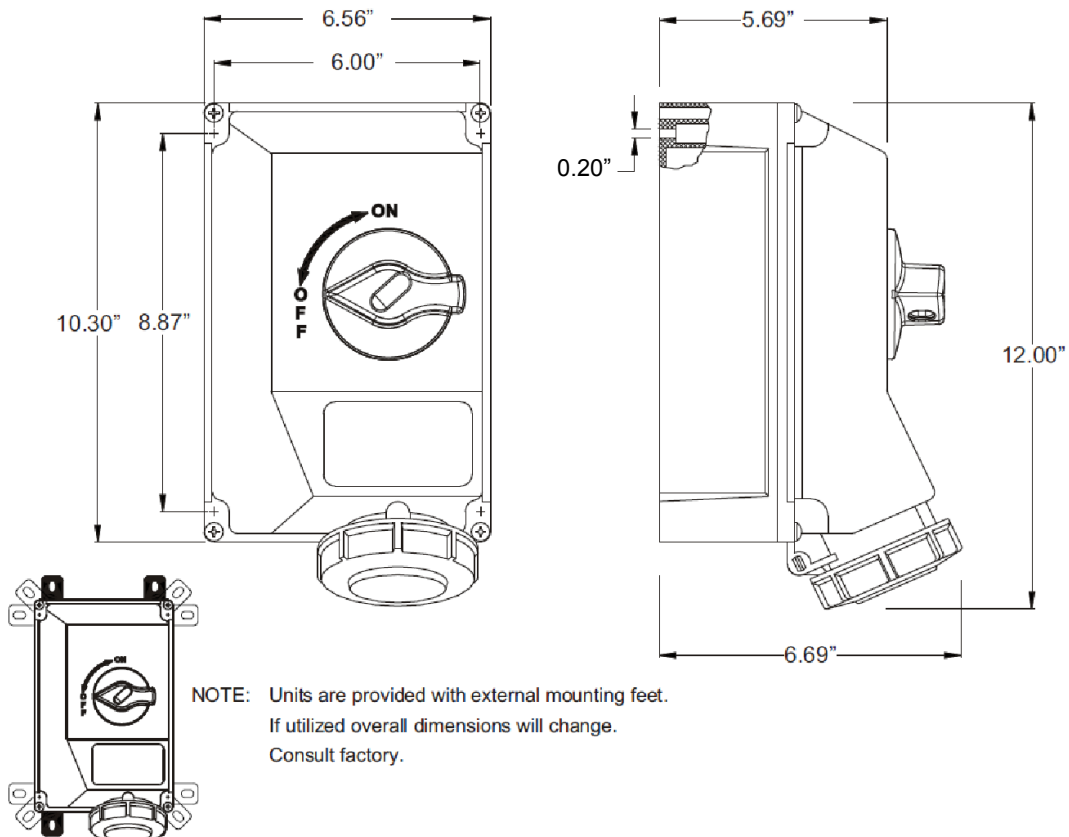

MENNEKES  
Electrical Products  
277 Fairfield Road  
Fairfield, NJ 07004  
800-882-7584  
www.MENNEKES.com

---

---

**RECEPTACLE, SWITCHED AND INTERLOCKED**

---

---

<b>Part No.</b>	ME 430MI5
<b>Description:</b>	30 Amp 3Ø 4W 600Vac Switched and Interlocked Receptacle. 20hp@600Vac.
<b>Construction:</b>	NEMA 4X; 12
<b>Approvals:</b>	 us to UL Standard 508 and CSA C22.2 No.14-10 IEC 60309-1; IEC 60309-2

---

**IEC COLOR CODE:** Black

---

**GROUND SOCKET:** 5 Hour Position Mates with Male in 7 Hour Position.

---

Drawing Not to Scale