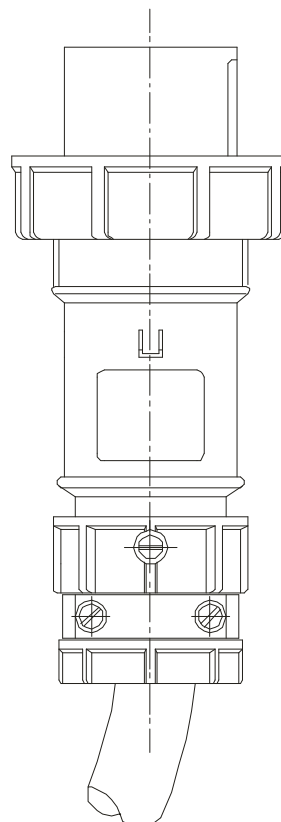

MENNEKES
Electrical Products
277 Fairfield Road
Fairfield, NJ 07004
800-882-7584
www.MENNEKES.com

PLUG, IN-LINE

Part No. ME 430P9W
Description: 30 Amp 3Ø 250Vac 3 Pole, 4 Wire Plug
Construction: Watertight IEC IP 67
Approvals:  us to UL Standards 1682; 1686 and
CSA C22.2 No. 182.1
IEC 60309-1; IEC 60309-2

IEC COLOR CODE: Blue

GROUND SOCKET: 3 Hour Position Mates with Female in 9 Hour Position.

Front View of Plug

Wire Range: #8 - #12 AWG
Cord Range: .43" - .94"
Threaded Cable Entry: 1" NPT

Drawing Not to Scale