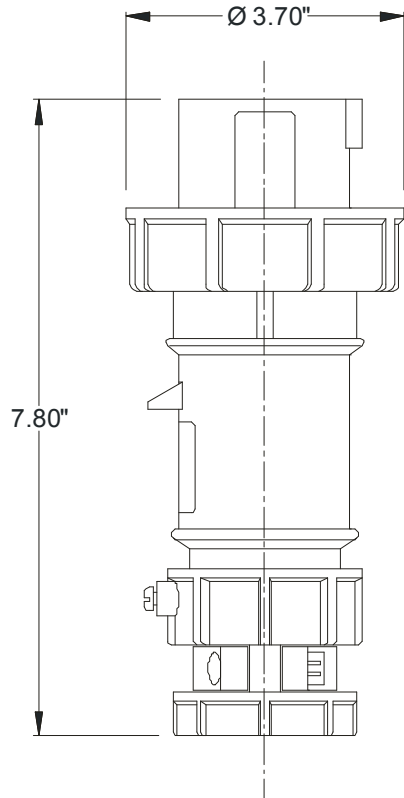

MENNEKES
Electrical Products
277 Fairfield Road
Fairfield, NJ 07004
800-882-7584
www.MENNEKES.com

PLUG, IN-LINE

Part No. ME 430P9W
Description: 30 Amp 3Ø 250Vac 3 Pole, 4 Wire Plug
Construction: Watertight IEC IP 67
Approvals:  us to UL Standards 1682; 1686 and
CSA C22.2 No. 182.1
IEC 60309-1; IEC 60309-2

IEC COLOR CODE: Blue

GROUND SOCKET: 3 Hour Position Mates with Female in 9 Hour Position.

Front View of Plug

Wire Range: #8 - #12 AWG
Cord Range: .43" - .94"
Threaded Cable Entry: 1" NPT

Drawing Not to Scale