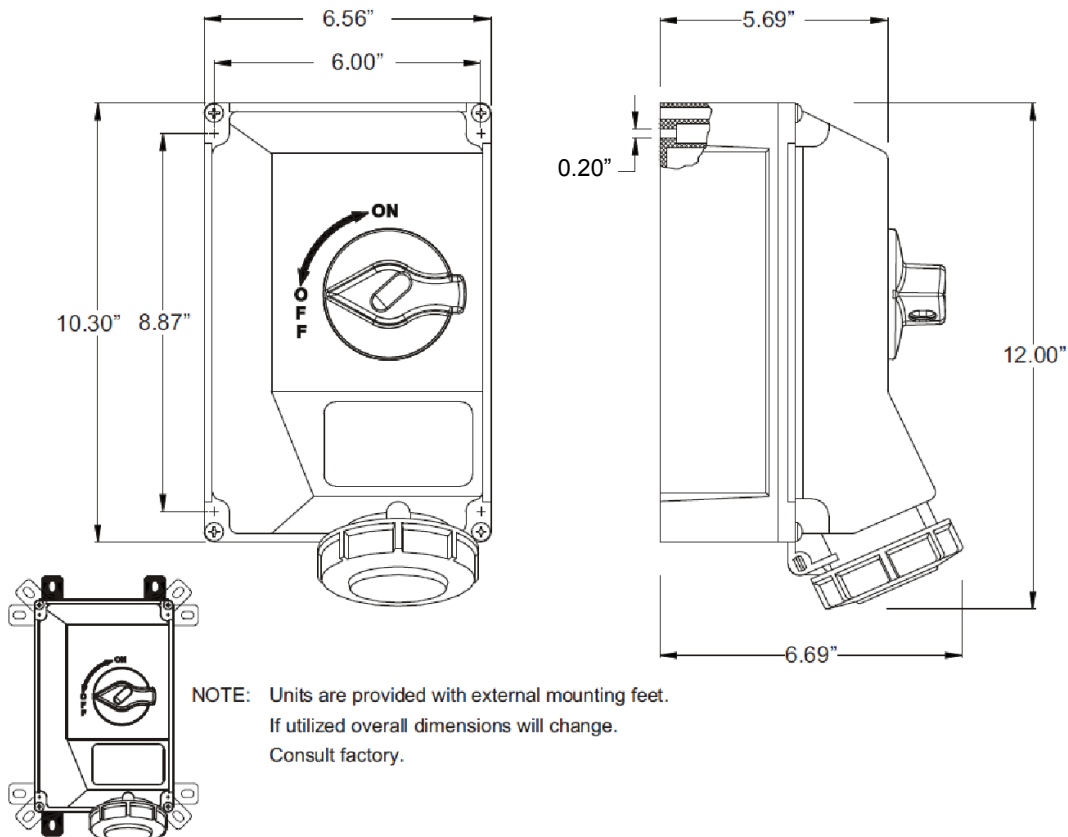

MENNEKES
Electrical Products
277 Fairfield Road
Fairfield, NJ 07004
800-882-7584
www.MENNEKES.com

RECEPTACLE, SWITCHED AND INTERLOCKED

Part No.	ME 430MI9
Description:	30 Amp 3Ø 4W 250Vac Switched and Interlocked Receptacle 10hp@250Vac.
Construction:	NEMA 4X; 12
Approvals:	 us to UL Standard 508 and CSA C22.2 No.14-10 IEC 60309-1; IEC 60309-2

IEC COLOR CODE: Blue**GROUND SOCKET:** 9 Hour Position Mates with Male in 3 Hour Position.

NOTE: Units are provided with external mounting feet.
If utilized overall dimensions will change.
Consult factory.

Drawing Not to Scale