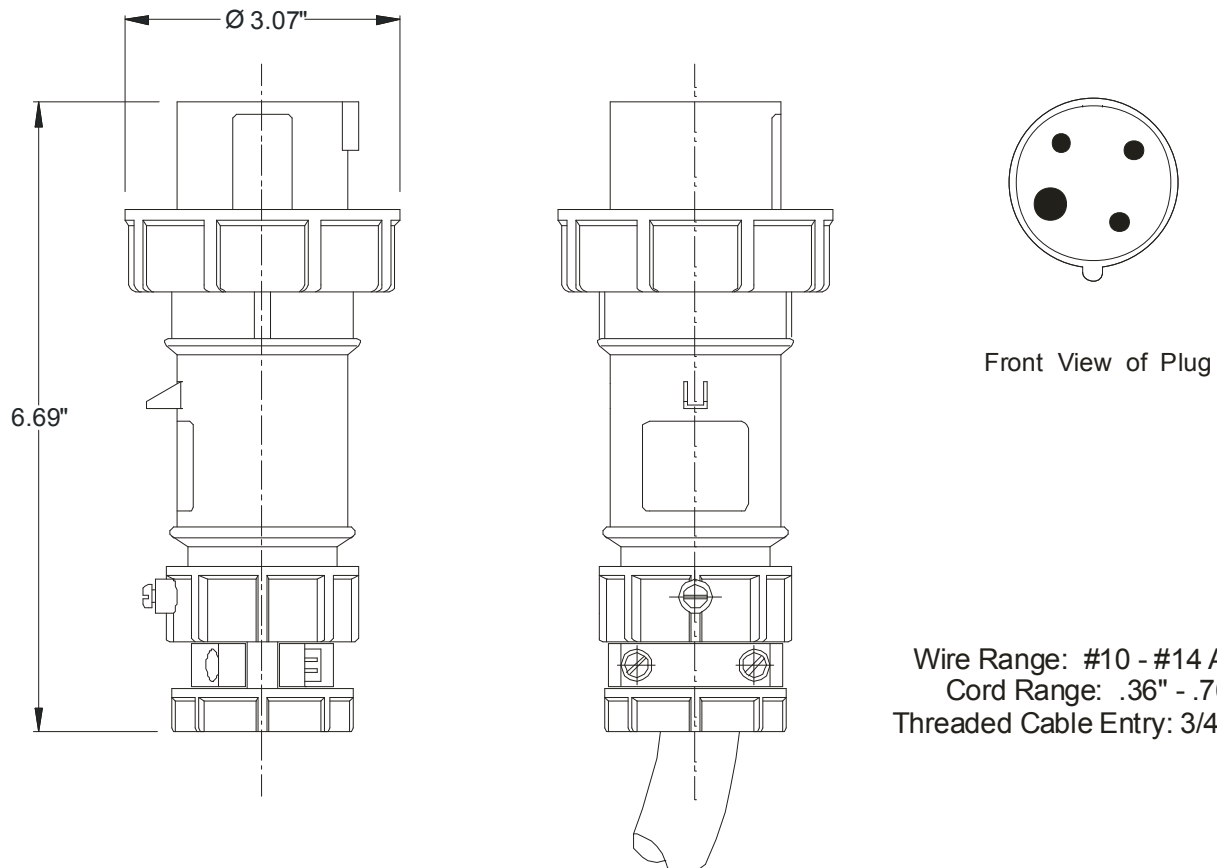

MENNEKES  
Electrical Products  
277 Fairfield Road  
Fairfield, NJ 07004  
800-882-7584  
www.MENNEKES.com

---

---

**PLUG, IN-LINE**

---

---

**Part No.** ME 420P5W  
**Description:** 20 Amp 3Ø 600Vac 3 Pole, 4 Wire Plug  
**Construction:** Watertight IEC IP 67  
**Approvals:**  us to UL Standards 1682; 1686 and  
CSA C22.2 No. 182.1  
IEC 60309-1; IEC 60309-2

---

**IEC COLOR CODE:** Black

**GROUND SOCKET:** 7 Hour Position Mates with Female in 5 Hour Position.

---

Wire Range: #10 - #14 AWG  
Cord Range: .36" - .76"  
Threaded Cable Entry: 3/4" NPT

Drawing Not to Scale