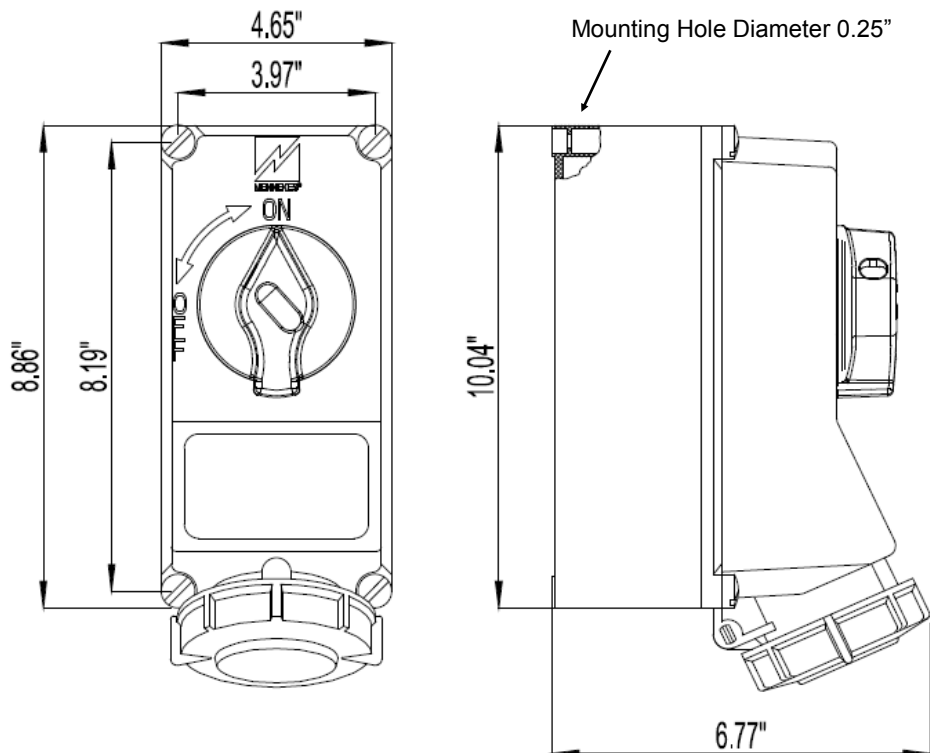

MENNEKES
Electrical Products
277 Fairfield Road
Fairfield, NJ 07004
800-882-7584
www.MENNEKES.com

RECEPTACLE, SWITCHED AND INTERLOCKED

Part No.	ME 420MI5
Description:	20 Amp 3Ø 4W 600Vac Switched and Interlocked Receptacle. 15hp@600Vac.
Construction:	NEMA 4X; 12
Approvals:	 US to UL Standard 508 and CSA C22.2 No.14-10 IEC 60309-1; IEC 60309-2

IEC COLOR CODE: Black

GROUND SOCKET: 5 Hour Position Mates with Male in 7 Hour Position.

Drawing Not to Scale