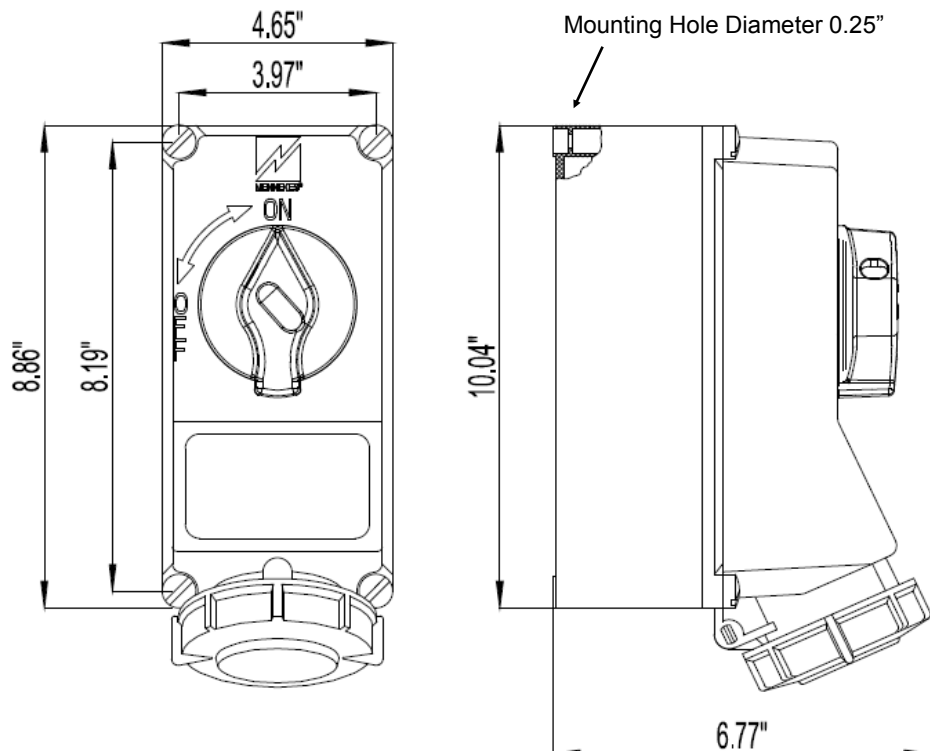

MENNEKES  
Electrical Products  
277 Fairfield Road  
Fairfield, NJ 07004  
800-882-7584  
www.MENNEKES.com

---

---

**RECEPTACLE, SWITCHED AND INTERLOCKED**

---

---

<b>Part No.</b>	ME 420MI7
<b>Description:</b>	20 Amp 3Ø 4W 480Vac Switched and Interlocked Receptacle. 15hp@250Vac.
<b>Construction:</b>	NEMA 4X; 12
<b>Approvals:</b>	 us to UL Standard 508 and CSA C22.2 No.14-10 IEC 60309-1; IEC 60309-2

---

**IEC COLOR CODE:** Red**GROUND SOCKET:** 7 Hour Position Mates with Male in 5 Hour Position.

Drawing Not to Scale