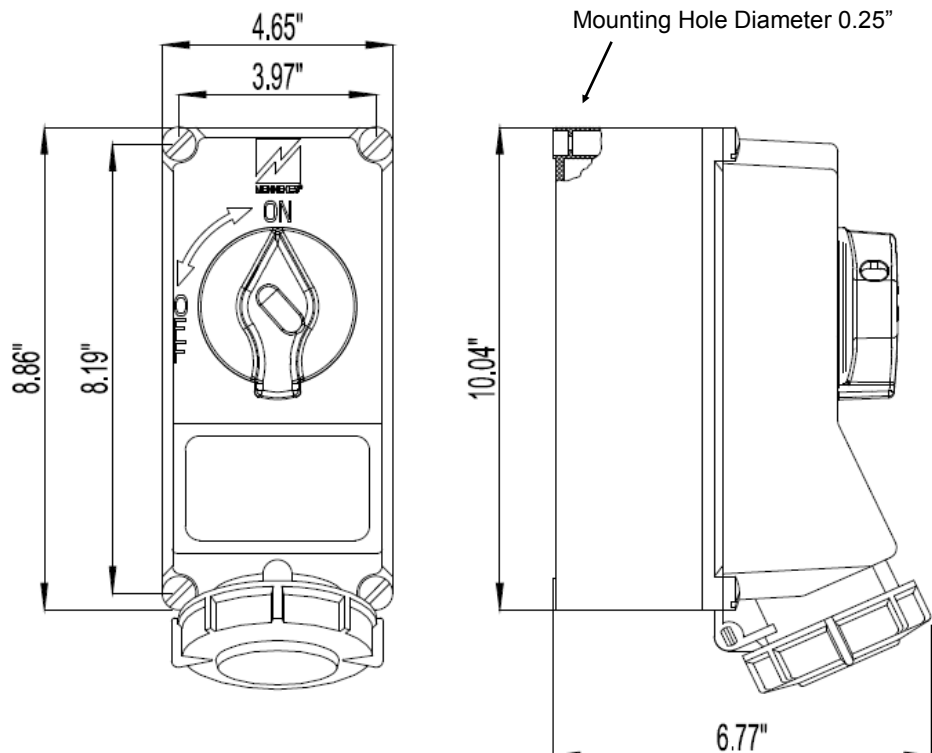

MENNEKES  
Electrical Products  
277 Fairfield Road  
Fairfield, NJ 07004  
800-882-7584  
www.MENNEKES.com

---

---

**RECEPTACLE, SWITCHED AND INTERLOCKED**

---

---

<b>Part No.</b>	ME 420MI12
<b>Description:</b>	20 Amp 1Ø 4W 125/250Vac Switched and Interlocked Receptacle. 1hp@125Vac; 3hp@250Vac.
<b>Construction:</b>	NEMA 4X; 12
<b>Approvals:</b>	 us to UL Standard 508 and CSA C22.2 No.14-10 IEC 60309-1; IEC 60309-2

---

**IEC COLOR CODE:** Orange

**GROUND SOCKET:** 12 Hour Position Mates with Male in 12 Hour Position.

---

Drawing Not to Scale