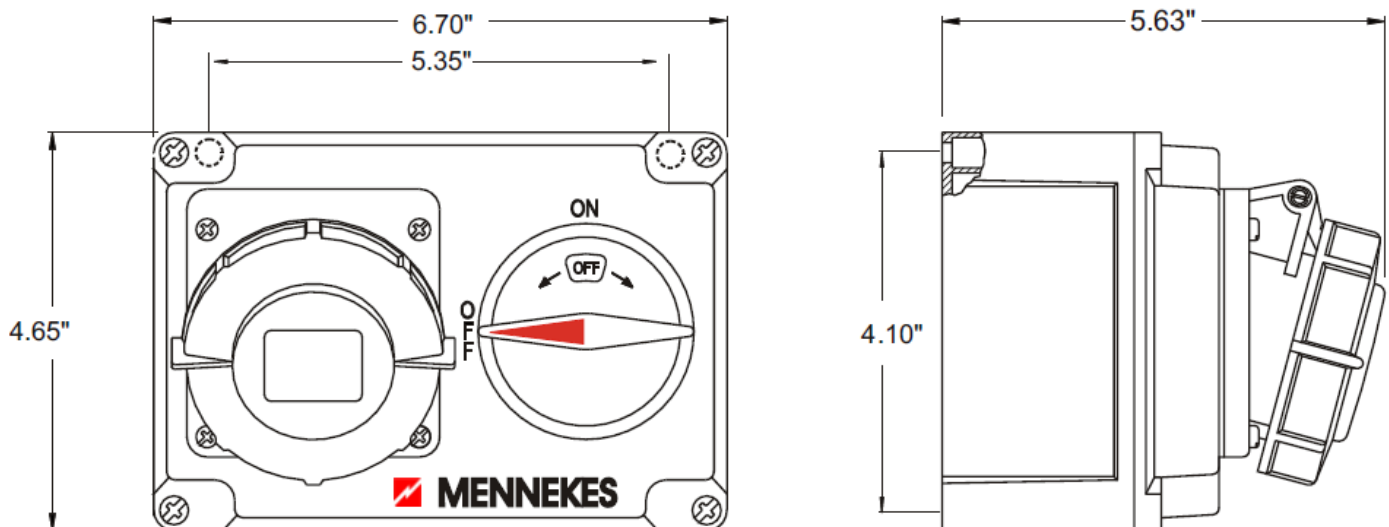

MENNEKES
Electrical Products
277 Fairfield Road
Fairfield, NJ 07004
800-882-7584
www.MENNEKES.com

RECEPTACLE, SWITCHED AND INTERLOCKED

Part No.	ME 520HMI9
Description:	20 Amp 3Ø 5W 120/208Vac Switched and Interlocked Receptacle 5hp@120/208Vac
Construction:	NEMA 4X; 12
Compliance:	UL 508; UL 50E and CSA C22.2 No.14-10 IEC 60309-1; IEC 60309-2

IEC COLOR CODE: Blue

GROUND SOCKET: 9 Hour Position Mates with Male in 3 Hour Position.

Drawing Not to Scale