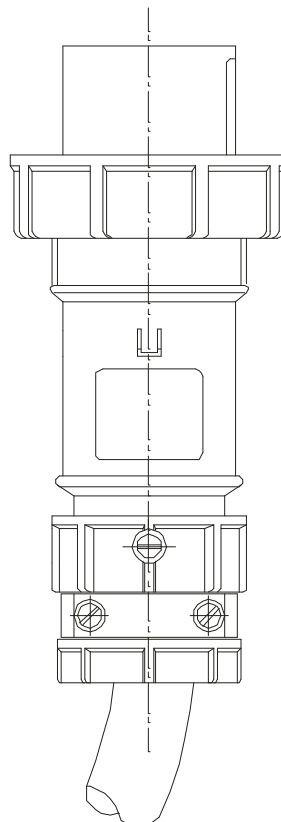

MENNEKES
Electrical Products
277 Fairfield Road
Fairfield, NJ 07004
800-882-7584
www.MENNEKES.com

PLUG, IN-LINE

Part No. ME 320P7W
Description: 20 Amp 480Vac 2 Pole, 3 Wire Plug
Construction: Watertight IEC IP 67
Approvals:  us to UL Standards 1682; 1686 and
CSA C22.2 No. 182.1
IEC 60309-1; IEC 60309-2

IEC COLOR CODE: Red

GROUND SOCKET: 5 Hour Position Mates with Female in 7 Hour Position.

Front View of Plug

Wire Range: #10 - #14 AWG
Cord Range: .36" - .76"
Threaded Cable Entry: 3/4" NPT

Drawing Not to Scale