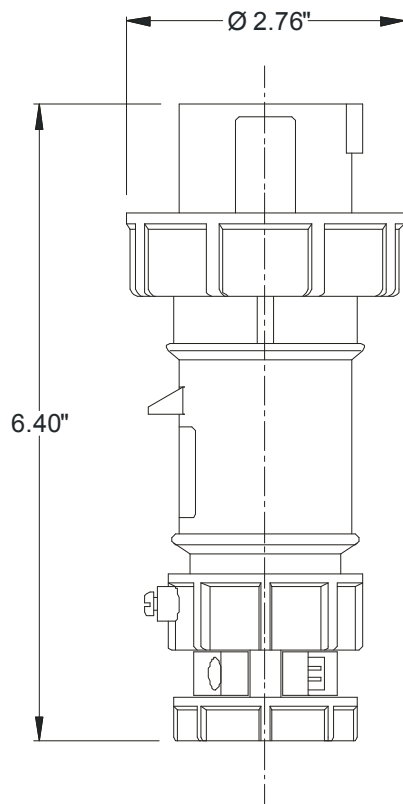

MENNEKES
Electrical Products
277 Fairfield Road
Fairfield, NJ 07004
800-882-7584
www.MENNEKES.com

PLUG, IN-LINE

Part No. ME 320P7W
Description: 20 Amp 480Vac 2 Pole, 3 Wire Plug
Construction: Watertight IEC IP 67
Approvals:  us to UL Standards 1682; 1686 and
CSA C22.2 No. 182.1
IEC 60309-1; IEC 60309-2

IEC COLOR CODE: Red

GROUND SOCKET: 5 Hour Position Mates with Female in 7 Hour Position.

Front View of Plug

Wire Range: #10 - #14 AWG
Cord Range: .36" - .76"
Threaded Cable Entry: 3/4" NPT

Drawing Not to Scale